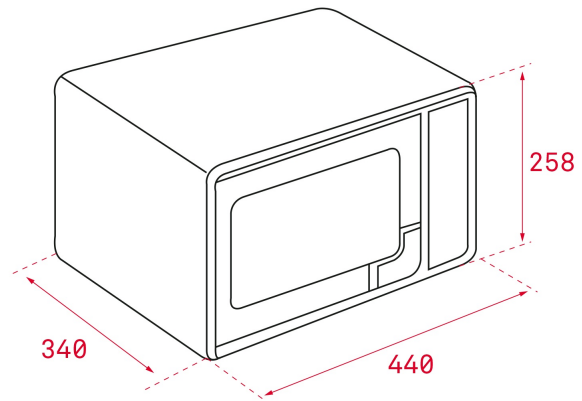

Easy

COLOURS

REFERENCE

REF. 40590425
EAN. 8421152088395

TEKA

MWE 200 G

FEATURES

Microwave + Grill
Capacity: 20 litres
Electronic control panel with digital display
Quick start +30"
5 Power levels: 700 W.
Grill power : 1,000 W
8 Auto-cook menus
3 Cooking function (Mic, Grill, Mic-Grill)
Defrost by time and weight
Timer 0-95 minutes
Turntable 25.5cm
Safety block

DIMENSIONS

Product height (mm): 258
Product width (mm): 440
Product depth (mm): 340
Product length (mm):
Net weight (Kg): 10,7

TECH SPECS

PARTICULAR CHARACTERISTICS

Certificates: GS/CE/ROHS
Number of cooking functions: 3
Grill function: Yes
Number of guide levels (lower cavity): 0
Microwave function: Yes
Number of power levels: 8