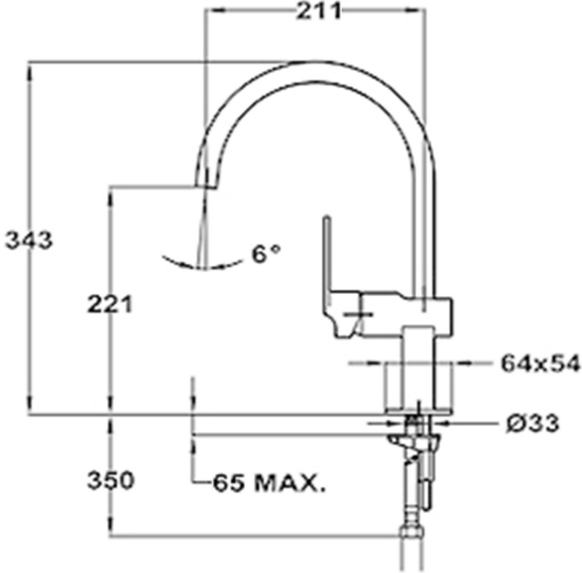

REFERENCE

Total

REF. 38931702
EAN. 8421152068168

FEATURES

Professional kitchen tap
Compact
Height 45,6 cm
Swivel and flexible spout
Cartridge with ceramic discs of high resistance
Highly precise temperature control
Greater handling sensitivity with smoother movements
Anti-scale aerator
High resistant flexible spring
Stainless steel flexible hose reinforced with plastic for better protection and easy cleaning
Pull-down shower 2 functions: normal & shower spray
1/2" flexible inlet pipes

Cuadro Pro Compact

DIMENSIONS

- Product height (mm): 456
- Product width (mm):
- Product depth (mm):
- Product length (mm):
- Net weight (Kg): 3,22

TECH SPECS

MODELS

Type of installation: Free standing