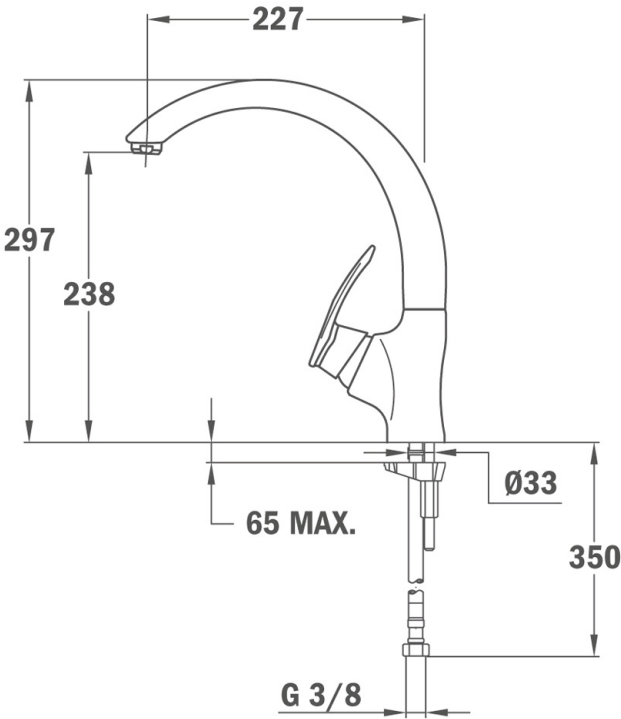

### FEATURES

Acabado: Cromo  
Sistema anticalcáreo  
Medidas: 200 x 200 mm

## DIMENSIONS

- Product height (mm): 297
- Product width (mm):
- Product depth (mm):
- Product length (mm):
- Net weight (Kg): 2,55