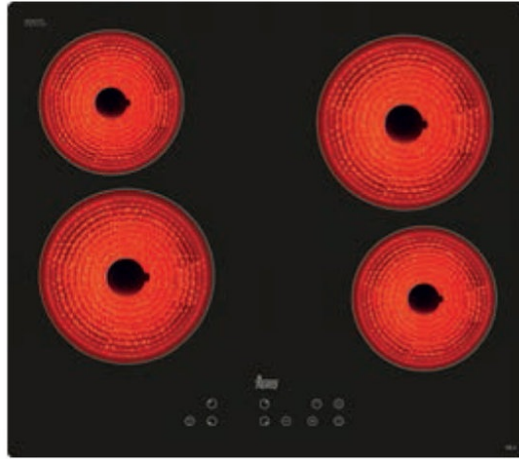

VE 4 60cm Vitroceramic hob with 4 zones and Touch Control

DESCRIPTION

60cm Vitroceramic hob with 4 zones and Touch Control

LIFE STYLE

Easy

COLOURS

REFERENCE

REF. 40240211

TEKA

VE 4

FEATURES

Vitroc ceramic hob
Touch control panel
Stop and Go function
Residual heat indicator
4 cooking zones :2 high light (210 mm Ø), 2 high light (180 mm Ø)
Max. nominal power : 6000W

VE 4

DIMENSIONS

Product height (mm):

Product width (mm):

Product depth (mm):

Product length (mm):

Net weight (Kg):