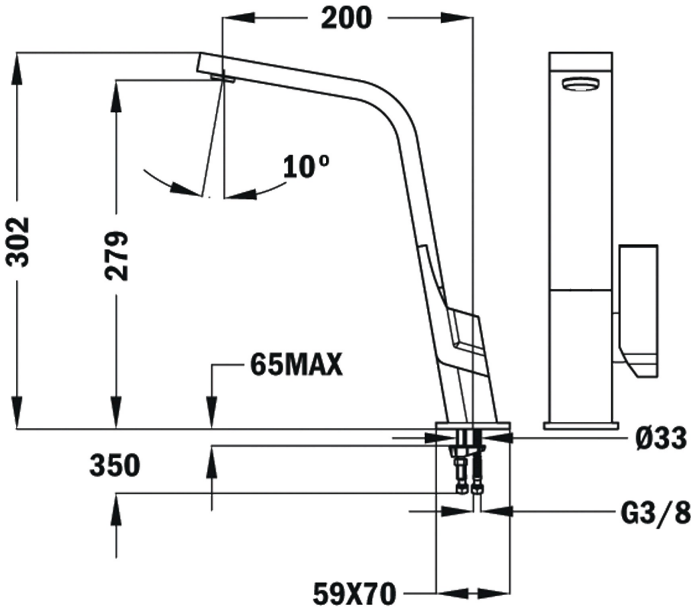

IC 915 Single Lever Kitchen Tap with flat swivel spout

Anti-scale aerator

Swivel spout

DESCRIPTION

Single Lever Kitchen Tap with flat swivel spout

LIFE STYLE

Total

COLOURS

REFERENCE

REF. 33915020N
EAN. 8421152091364

TEKA

IC 915

FEATURES

High spout kitchen tap
Flat design
Swivel Spout
Anti-scale aerator
Cartridge with ceramic discs of high resistance
Highly precise temperature control
Greater handling sensitivity with smoother movements
3/8" flexible inlet pipes

IC 915

DIMENSIONS

- Product height (mm): 302
- Product width (mm):
- Product depth (mm):
- Product length (mm):
- Net weight (Kg): 2,4

TECH SPECS

MODELS

- Type of installation: Free standing
- Type of spout: High spout
- Type of handle: Single lever