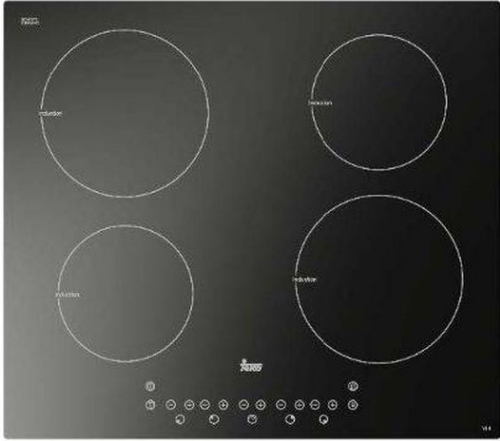

IBS 64900 TCS 60cm Induction Hob with 4 cooking zones and Touch Control

DESCRIPTION

60cm Induction Hob with 4 cooking zones and Touch Control

LIFE STYLE

Easy

COLOURS

REFERENCE

REF. 112520001
EAN. 8434778000788

TEKA

IBS 64900 TCS

FEATURES

Induction hob with 4 zones in 60cm

Touch control

Stop&Go function

Timer 99 min

Residual heat indicators

Power level for each cooking zone

4 cooking zones: 2 induction cooking zone ø 160 mm, 1,500W & 2
induction cooking zone ø 200 mm, 2,000W

Total nominal power: 7,000 W

IBS 64900 TCS

DIMENSIONS

- Product height (mm):
- Product width (mm):
- Product depth (mm):
- Product length (mm):
- Net weight (Kg):