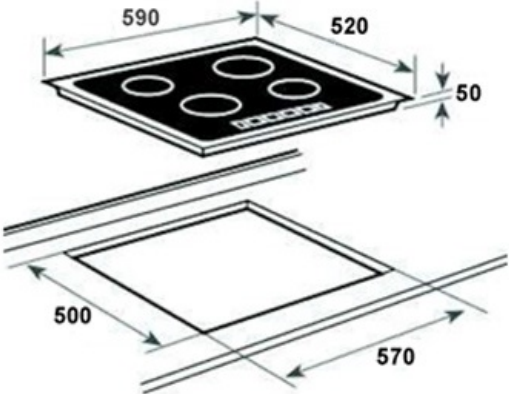

TEKA

IBS 64900 TCS

FEATURES

Induction hob with 4 zones in 60cm

Touch control

Stop&Go function

Timer 99 min

Residual heat indicators

Power level for each cooking zone

4 cooking zones: 2 induction cooking zone ø 160 mm, 1,500W & 2
induction cooking zone ø 200 mm, 2,000W

Total nominal power: 7,000 W

IBS 64900 TCS

DIMENSIONS

- Product height (mm):
- Product width (mm):
- Product depth (mm):
- Product length (mm):
- Net weight (Kg):