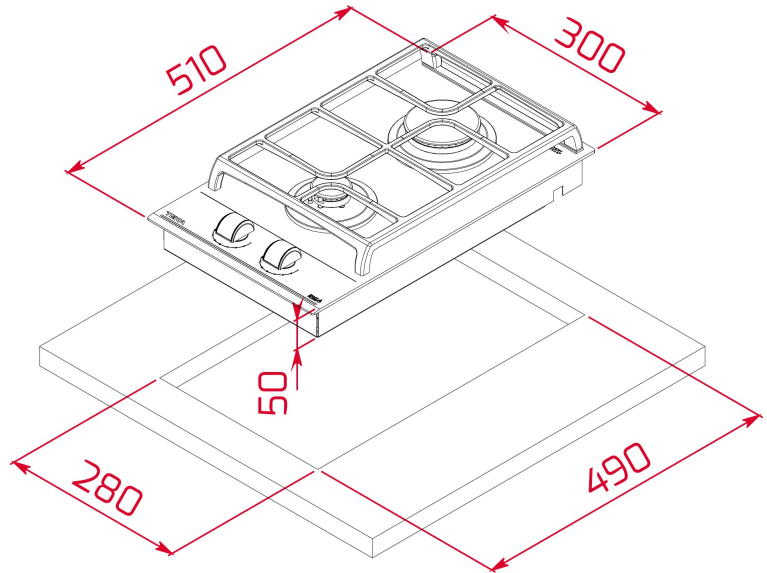

GZC 32300 30cm Gas on Glass Hob with ExactFlame function of butane gas

Integrated auto-ignition system

Autolock

ExactFlame with 9 power levels

Easy installation system

DESCRIPTION

30cm Gas on Glass Hob with ExactFlame function of butane gas

Modular Gas on Glass with ExactFlame
Front control knobs with ergonomic design
9 power levels with precise control of the flame
1 auxiliary burner (1.00 kW)
1 fast burner (2.80 kW)
Large cast iron grids
Auto-lock safety device
Automatic-ignition
Optional Wok support
Easy installation kit
Ceramic glass surface
Maximum nominal power: 3.800 W
Type of Gas: Butane

TEKA**GZC 32300**

DIMENSIONS

Product height (mm): 98
Product width (mm): 300
Product depth (mm): 510
Product length (mm):
Net weight (Kg): 6,25

TECH SPECS

FITTING MEASURES

Built-in Width (mm): 280
Built-in Depth (mm): 490
Built-in height (mm): 49