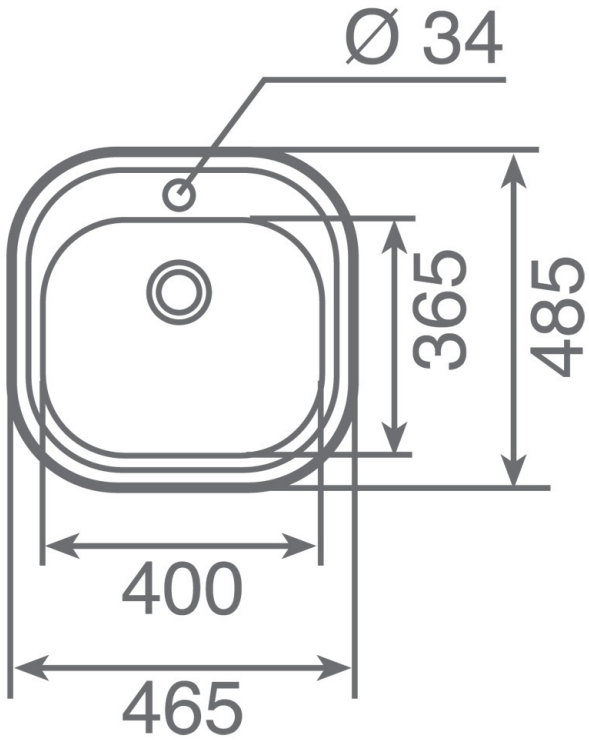

REF. 10107026
EAN. 8421152027431

TEKA

STYLO 1B

FEATURES

Inset Sink, 1 bowl
Stainless Steel AISI 304
Overall: 465 x 485 mm.
Bowl: 400 x 360 x 160 mm.
3½ Basket waste with Overflow
Bowl depth: 160 mm
50 cm base unit

STYLO 1B

DIMENSIONS

- Product height (mm):
- Product width (mm): 485
- Product depth (mm): 165
- Product length (mm): 465
- Net weight (Kg): 1,82

TECH SPECS

MAIN BOWL

- Main Bowl Length (mm): 400
- Main Bowl Width (mm): 360
- Main Bowl Depth (mm): 165

OTHER FEATURES

- Material: Stainless Steel
- Type of installation: Inset
- Number of tap holes: 1
- Valve hole type: 3½"
- Overflow hole: Round

OTHERS

Base unit (cm): 45

SINK LAY OUT

- Number of bowls: 1B
- Number of drainers: 1B