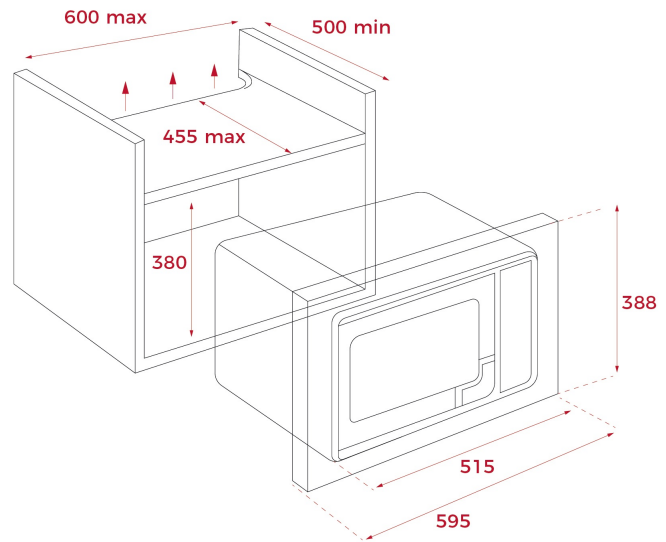

COLOURS

REFERENCE

REF. 40581125
EAN. 8421152127162

TEKA

MWE 255 FI

FEATURES

Microwave + grill
Stainless steel (fingerprint proof)
Electronic controls
Grill (Quartz), 1.000 W
Five power levels, 900 W
Total gross capacity : 25 litres
Stainless steel cavity
Inner and outside glass door
Minute minder: 0 - 95 minutes
Defrosting by weight and time
Time and electronic functions selector
8 direct access menus
+30" function
Children safety block

DIMENSIONS

Product height (mm): 378
Product width (mm): 515
Product depth (mm): 413
Product length (mm):
Net weight (Kg): 18,5

TECH SPECS

PARTICULAR CHARACTERISTICS

Certificates: GS / EMC
Number of cooking functions: 3
Grill function: Yes
Minute Minder: Yes
Number of guide levels (lower cavity): 0
Microwave function: Yes
Microwave + Grill function: Yes
Number of power levels: 5
Seconds Quick Start: Yes