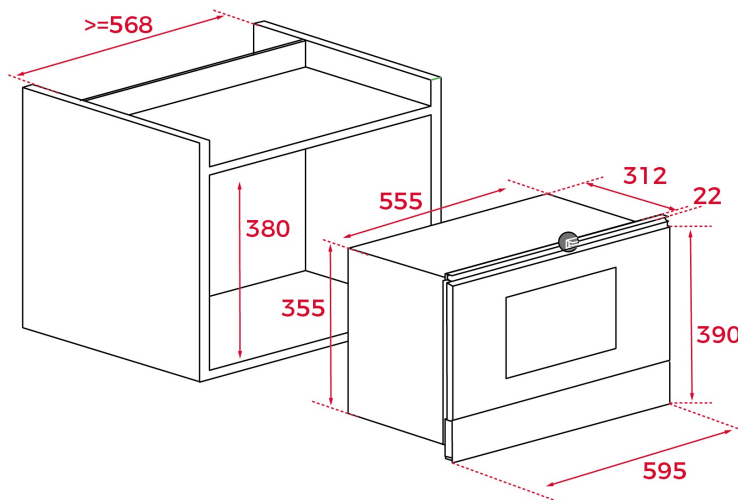

DIMENSIONS

Product height (mm): 390

Product width (mm): 595

Product depth (mm): 334

Product length (mm):

Net weight (Kg): 22

TECH SPECS

PARTICULAR CHARACTERISTICS

Power rate (V): 220-240

Cable Connection Length (cm): 110

Plug: Yes

Inside light Consumption (W): 20

ENERGY CONSUMPTION

Grill (W): 1200

Maxi Grill (W): 1200

Cooling Fan Motor (W): 18