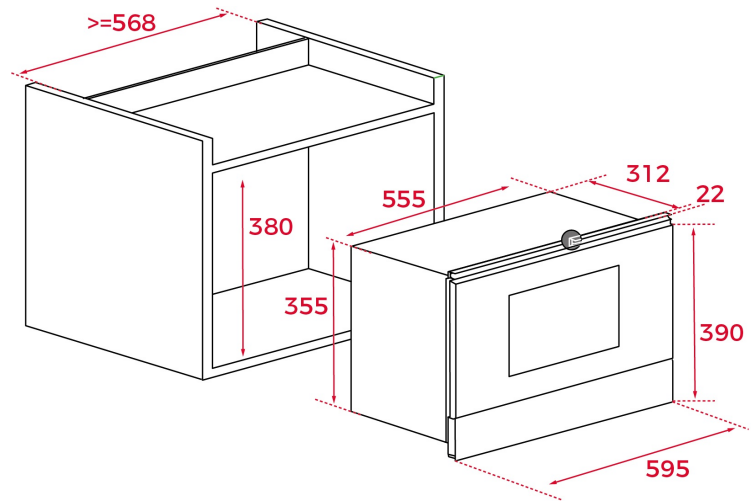

DIMENSIONS

Product height (mm): 390

Product width (mm): 595

Product depth (mm): 334

Product length (mm):

Net weight (Kg): 22

TECH SPECS

PARTICULAR CHARACTERISTICS