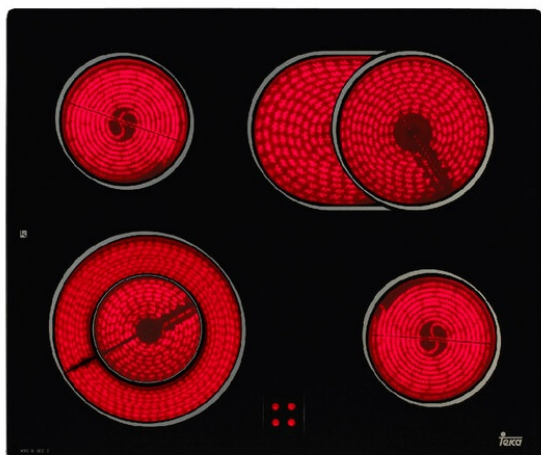

TEKA

VTC B 2DC E

Vitroc ceramic hob with 3 ultra-rapid cooking zones

REFERENCE

REF: 10208072

EAN: 8421152070260

FEATURES

Polyvalent vitroc ceramic hob

Frontal knobs on oven

4 cooking zones

1 high lights Ø 210 mm

1 high lights Ø 180 mm

2 high lights Ø 145 mm

Ceramic glass surface

Residual heat indicator

Maximum nominal power 6800 W

DIMENSIONS

Product height (mm): 115

Product width (mm): 600

Product depth (mm): 510

Product length (mm):

Net weight (Kg): 7,68

TECHNICAL DETAILS

Power rate (V): 230

Frequency (Hz): 50/60

Maximum Nominal Power (W): -

COLOURS

10208072

Black glass