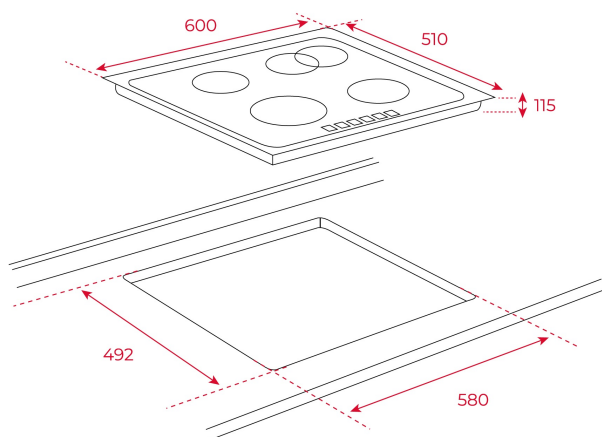

Frontal knobs on oven

4 cooking zones

1 high lights Ø 210 mm

1 high lights Ø 180 mm

2 high lights Ø 145 mm

Ceramic glass surface

Residual heat indicator

Maximum nominal power 6800 W

DIMENSIONS

Product height (mm): 115

Product width (mm): 600

Product depth (mm): 510

Product length (mm):

Net weight (Kg): 7,68

TECHNICAL DETAILS

Power rate (V): 230