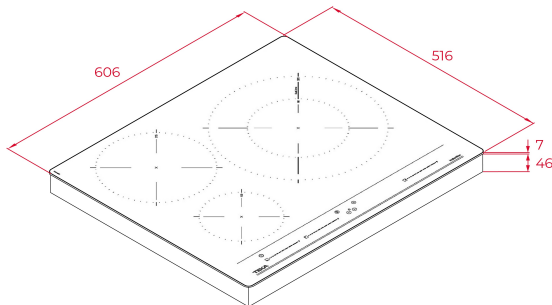

REFERENCE

REF: 112510013

EAN: 8434778011586

FEATURES

Urban Colors Edition
Induction hob
Touch Control MultiSlider
3 cooking zones
1 zone Ø 320/180 mm
1 zone Ø 215 mm
1 zone Ø 150 mm
Ceramic glass surface
Auto-lock safety system
Cooking timer
Power plus
Residual heat indicator
Power management
Easy installation kit
Maximum nominal power 7200 W
Optional: Grilling plate
Optional: Teppanyaki

DIMENSIONS

Product height (mm): 53

Product width (mm): 606

Product depth (mm): 516

Product length (mm):

Net weight (Kg): 10,7

TECHNICAL DETAILS

Power rate (V): 220-240

Frequency (Hz): 50/60

Maximum Nominal Power (W): -

COLOURS

112510013

Black glass