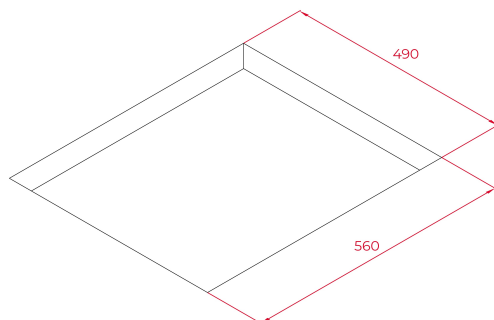

REFERENCE

REF: 112510013

EAN: 8434778011586

FEATURES

Urban Colors Edition
Induction hob
Touch Control MultiSlider
3 cooking zones
1 zone Ø 320/180 mm
1 zone Ø 215 mm
1 zone Ø 150 mm
Ceramic glass surface
Auto-lock safety system
Cooking timer
Power plus
Residual heat indicator
Power management
Easy installation kit
Maximum nominal power 7200 W
Optional: Grilling plate
Optional: Teppanyaki

DIMENSIONS

Product height (mm): 53

Product width (mm): 606

Product depth (mm): 516

Product length (mm):

Net weight (Kg): 10,7

TECHNICAL DETAILS

Power rate (V): 220-240

Frequency (Hz): 50/60

Maximum Nominal Power (W): -

COLOURS

112510013

Black glass