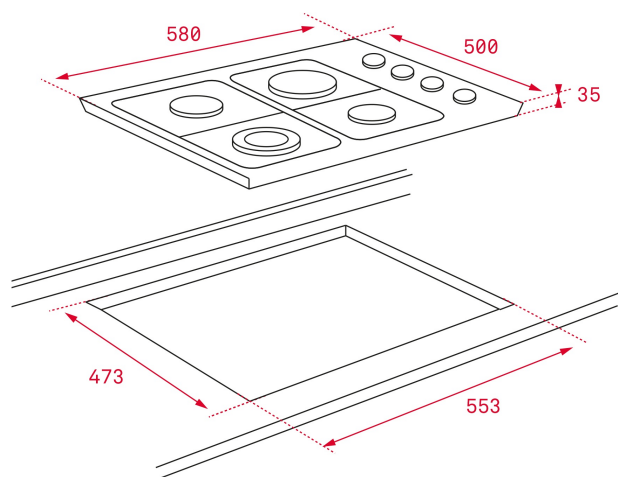

TEKA

HLX 60 4G AI AL

Gas hob with 4 cooking zones and auto-lock safety system

Auto
ignition

Autolock

REFERENCE

REF: 112620008

EAN: 8434778019353

FEATURES

Gas hob
Lateral control knobs
4 cooking zones
1 fast burner, 3.00 kW
2 semi fast burners, 1.7 kW
1 auxiliary burner, 1 kW
Stainless steel surface
Auto ignition
Auto-lock safety system
Maximum nominal power 7500 W

DIMENSIONS

Product height (mm): 35

Product width (mm): 580

Product depth (mm): 500

Product length (mm):

Net weight (Kg): 7,2

TECHNICAL DETAILS

Power rate (V): 220-240