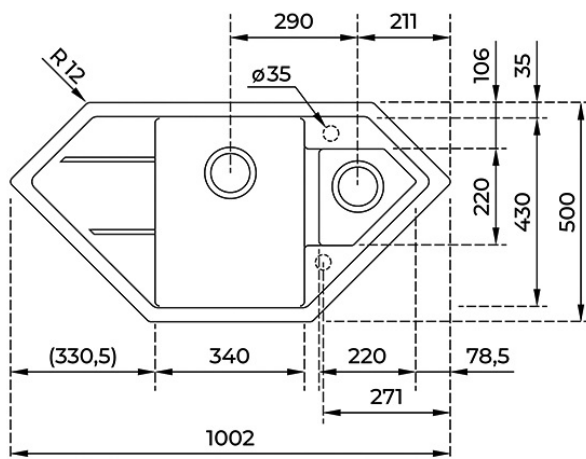

Astral 70 E-TG 1B 2D

Inset Tegr granite sink with one bowl and two drainers

REFERENCE

REF: 40143540

EAN: 8421152115961

FEATURES

Tegr granite+ sink
 Corner bowls
 Inset installation
 3½" automatic basket waste
 205 and 120 mm deep bowls
 70 cm base unit

DIMENSIONS**Product height (mm):****Product width (mm):** 500**Product depth (mm):** 205**Product length (mm):** 1002**Net weight (Kg):** 12,00Colour
Intensity

Easy Clean

Food safe

High
resistance**COLOURS**