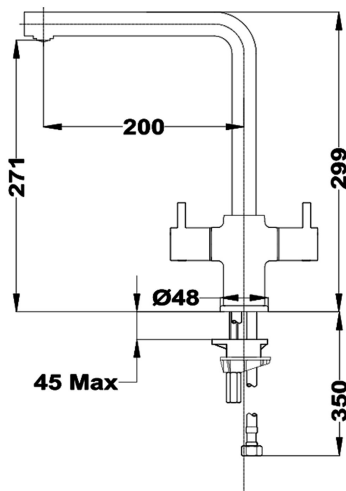

Anti-Scale
AeratorSwivel
Spout

REFERENCE

REF: 116030018

EAN: 8434778003116

FEATURES

High spout kitchen tap

Swivel spout

Anti-scale aerator

Ceramic headparts

3/8" - 1/2" flexible inlet pipes

DIMENSIONS

Product height (mm): 299**Product width (mm):****Product depth (mm):****Product length (mm):****Net weight (Kg):** 0,91

COLOURS

116030018

Chrome