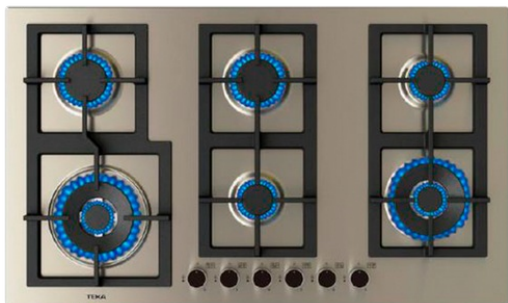

**TEKA****EFX 90.1 6G AI AL 2DR CI**

Gas hob with 6 cooking zones and auto-lock safety system, 90cm

**REFERENCE**

REF: 112610018

EAN: 8434778010879

**FEATURES**

Gas hob  
Frontal control knobs  
6 cooking zones  
2 double ring burners, 4.00 kW  
3 semi fast burners, 1.7 kW  
1 auxiliary burner, 1 kW  
Stainless steel surface  
Auto-lock safety system  
Cast iron grids  
Maximum nominal power 14.250 W

Auto  
ignition

Autolock

**DIMENSIONS****Product height (mm):** 91**Product width (mm):** 860**Product depth (mm):** 510**Product length (mm):****Net weight (Kg):** 15,05**TECHNICAL DETAILS**

Power rate (V): 220-240

Frequency (Hz): 50/60

Maximum Nominal Power (W): -

**COLOURS**

112610018

Stainless steel