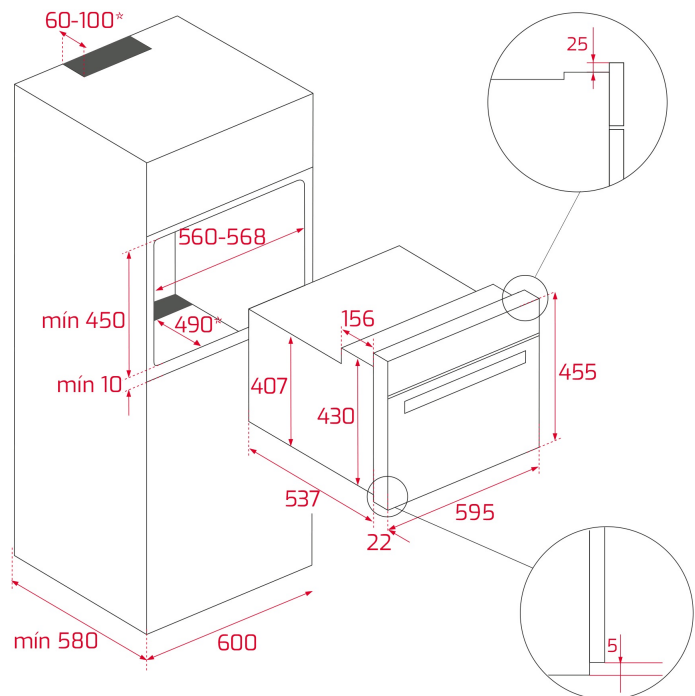

## FEATURES

Microwave + Grill  
3 Cooking functions  
Capacity, gross/net: 45/44 litres  
1400 W grill  
0-90 min. Timer  
Quick start 30"  
chromed guides  
5 Cooking heights  
1 reinforced grids  
Touch Control panel with LED display  
5 power levels, 1000 W  
Automatic disconnection security system  
Tangential ventilation  
Defrost by time and weight  
Double Glazed door

## DIMENSIONS

**Product height (mm):** 455  
**Product width (mm):** 595  
**Product depth (mm):** 559  
**Product length (mm):**  
**Net weight (Kg):** 28,4

### ELECTRIC CONNECTION

**Maximum Nominal Power (W):** 3200  
**Frequency (Hz):** 50  
**Power rate (V):** 220-240  
**Cable Connection Length (cm):** 110  
**Inside light Consumption (W):** 25