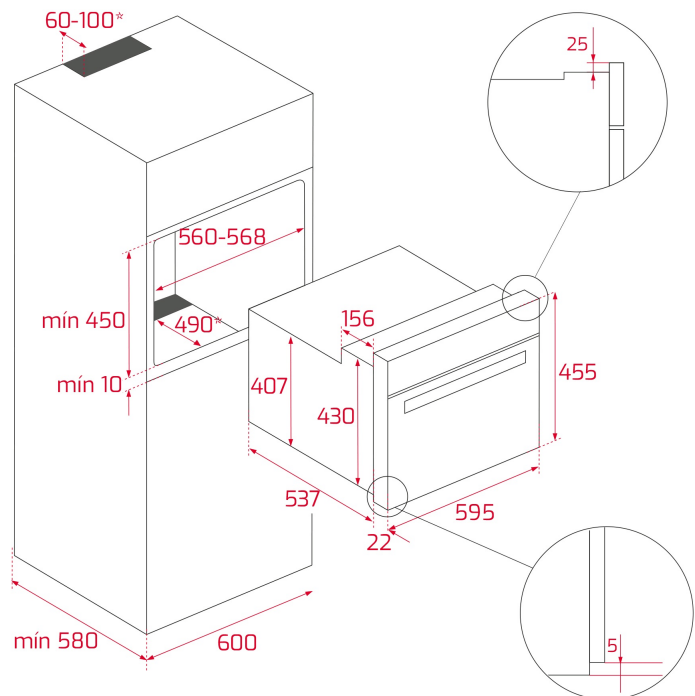

DIMENSIONS

Product height (mm): 455
Product width (mm): 595
Product depth (mm): 559
Product length (mm):
Net weight (Kg): 28,4

TECH SPECS

PARTICULAR CHARACTERISTICS

Certificates: CE/CB
Number of cavities: 1
Type of inner light: HALOG
Inside light position: Top rear right
Enamelled cavity: Yes
Function selector: Mechanical
Number of cooking functions: 3
Grill function: Yes
Touch Control Programmer: Yes
Minute Minder: Yes
Knobs type: MMX FIX KNOB
Removable chromed tray guides: Yes
Number of guide levels: 5
Number of guide levels (lower cavity): 0
Forced refrigeration tangential 1 speed: Yes
Microwave function: Yes
Microwave defrosting: Yes
Number of power levels: 5
Tangential ventilation: Yes

ELECTRIC CONNECTION

Maximum Nominal Power (W): 3200
Frequency (Hz): 50
Power rate (V): 220-240
Cable Connection Length (cm): 110
Inside light Consumption (W): 25

ENERGY CONSUMPTION

Grill (W): 1400
Cooling Fan Motor (W): 18