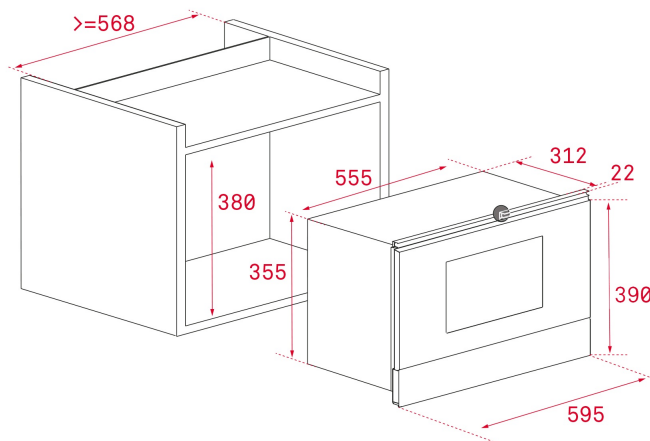

DIMENSIONS

Product height (mm): 390

Product width (mm): 595

Product depth (mm): 334

Product length (mm):

Net weight (Kg): 22

TECH SPECS

PARTICULAR CHARACTERISTICS