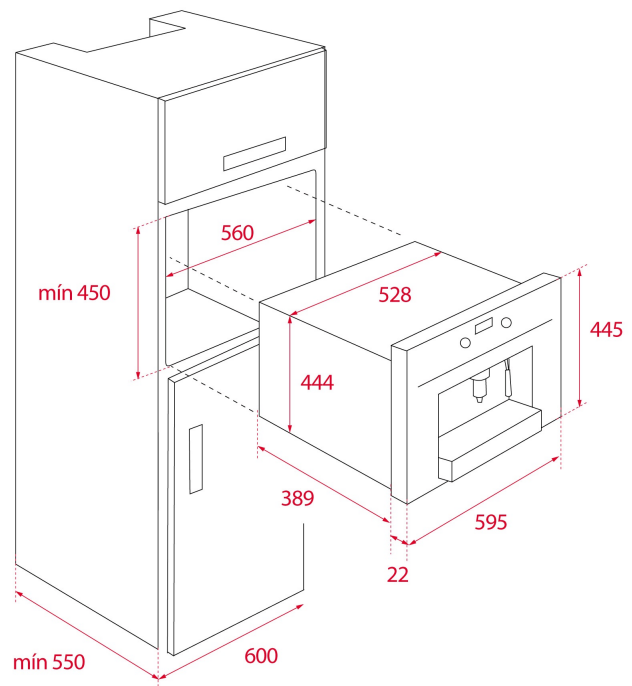

## DIMENSIONS

**Product height (mm):** 455  
**Product width (mm):** 595  
**Product depth (mm):** 412  
**Product length (mm):**  
**Net weight (Kg):** 23

### FITTING MEASURES

**Built-in Width (mm):** 560  
**Built-in Depth (mm):** 550  
**Built-in Height (mm):** 450