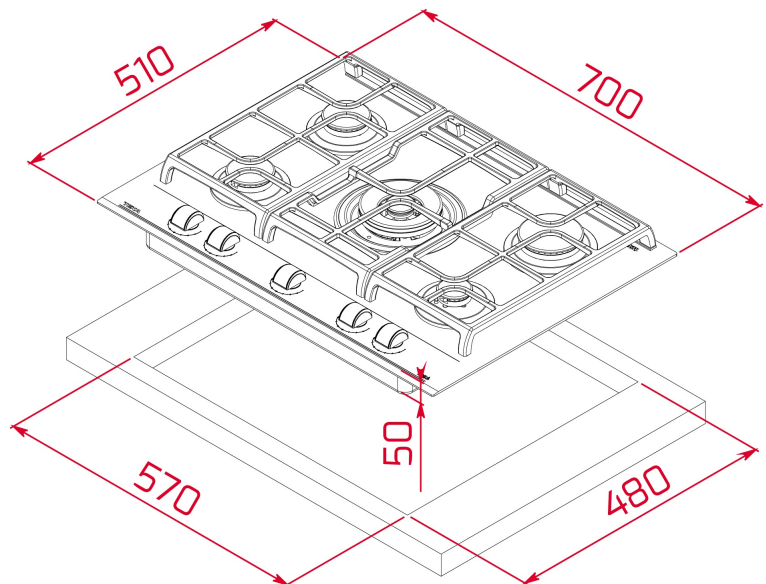

GZC 75330 XB 70cm Gas on Glass Hob with ExactFlame function of natural gas

Auto ignition

Autolock

ExactFlame

Easy installation

DESCRIPTION

70cm Gas on Glass Hob with ExactFlame function of natural gas

LIFE STYLE

Total

COLOURS

REFERENCE

REF. 112570082
EAN. 8434778009040

TEKA

GZC 75330 XB

FEATURES

Urban Colors Edition
Gas on Glass with ExactFlame and bevelled front
Front control knobs with ergonomic design
Ceramic glass surface
9 power levels with precise control of the flame
5 gas burners
1 double ring burner, 4,00 kW
2 semi-fast burners, 1,75 kW
1 fast burner, 2,80 kW
1 auxiliary burner, 1,00 kW
Auto-lock safety device (Thermocouples)
Automatic-ignition in every burner, activated through control knobs
Optional Wok support
Large cast iron pan grids
Easy installation kit
Type of Gas: Natural

TEKA**GZC 75330 XB**

DIMENSIONS

Product height (mm): 110

Product width (mm): 700

Product depth (mm): 510

Product length (mm):

Net weight (Kg): 13,5

TECH SPECS

FITTING MEASURES

Built-in Width (mm): 570

Built-in Depth (mm): 480

Built-in Height (mm): 49

PARTICULAR CHARACTERISTICS

Gas type: Natural

Maximum nominal power (W) (Gas): 11300

Auto ignition: Yes