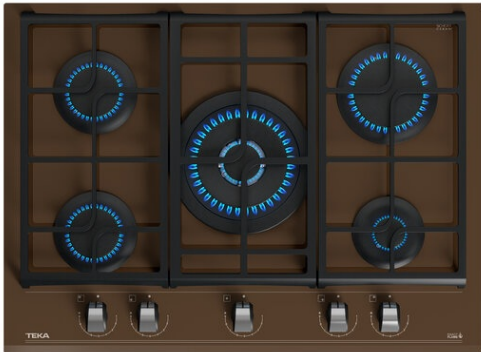

GZC 75330 XBB 70cm Gas on Glass Hob with ExactFlame function of butane gas

Auto ignition

Autolock

ExactFlame

Easy installation

DESCRIPTION

70cm Gas on Glass Hob with ExactFlame function of butane gas

LIFE STYLE

Total

COLOURS

REFERENCE

REF. 112570083
EAN. 8434778009057

TEKA

GZC 75330 XBB

FEATURES

Urban Colors Edition
Gas on Glass with ExactFlame
9 power levels with precise control of the flame
Front control knobs with ergonomic design
5 cooking zones:
1 double ring burner (4.00 kW)
2 semi-fast burners (1.75 kW)
1 fast burner (2.80 kW)
1 auxiliary burner (1.00 kW)
Large cast iron grids
Automatic-ignition in every burner, activated through control knobs
Auto-lock safety device (Thermocouples)
Optional Wok support
Easy installation kit
Ceramic glass surface

TEKA

GZC 75330 XBB

DIMENSIONS

Product height (mm): 110
Product width (mm): 700
Product depth (mm): 510
Product length (mm):
Net weight (Kg): 13,5

TECH SPECS

FITTING MEASURES

Built-in Width (mm): 570
Built-in Depth (mm): 480
Built-in Height (mm): 49

PARTICULAR CHARACTERISTICS

Gas type: Butane
Maximum nominal power (W) (Gas): 11300
Auto ignition: Yes
Number of electric power levels: 9

ELECTRIC CONNECTION

Frequency (Hz): 50/60
Power rate (V): 220-240
Cable Connection Length (cm): 100
Maximum Nominal Power (W) (Electric hob): 1100