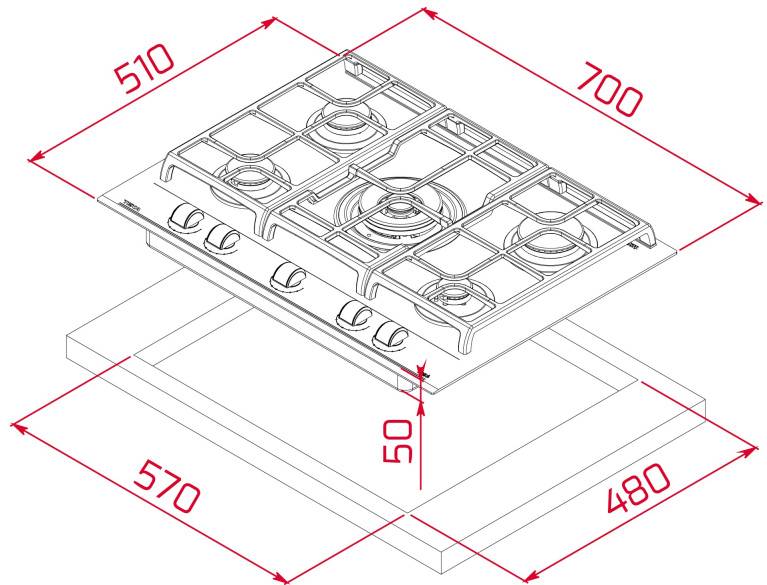

GZC 75330 XBB 70cm Gas on Glass Hob with ExactFlame function of butane gas

Auto ignition

Autolock

ExactFlame

Easy installation

DESCRIPTION

70cm Gas on Glass Hob with ExactFlame function of butane gas

LIFE STYLE

Total

COLOURS

REFERENCE

REF. 112570083
EAN. 8434778009057

TEKA

GZC 75330 XBB

FEATURES

Urban Colors Edition
Gas on Glass with ExactFlame
9 power levels with precise control of the flame
Front control knobs with ergonomic design
5 cooking zones:
1 double ring burner (4.00 kW)
2 semi-fast burners (1.75 kW)
1 fast burner (2.80 kW)
1 auxiliary burner (1.00 kW)
Large cast iron grids
Automatic-ignition in every burner, activated through control knobs
Auto-lock safety device (Thermocouples)
Optional Wok support
Easy installation kit
Ceramic glass surface

TEKA

GZC 75330 XBB

DIMENSIONS

Product height (mm): 110
Product width (mm): 700
Product depth (mm): 510
Product length (mm):
Net weight (Kg): 13,5

TECH SPECS

FITTING MEASURES

Built-in Width (mm): 570
Built-in Depth (mm): 480
Built-in Height (mm): 49