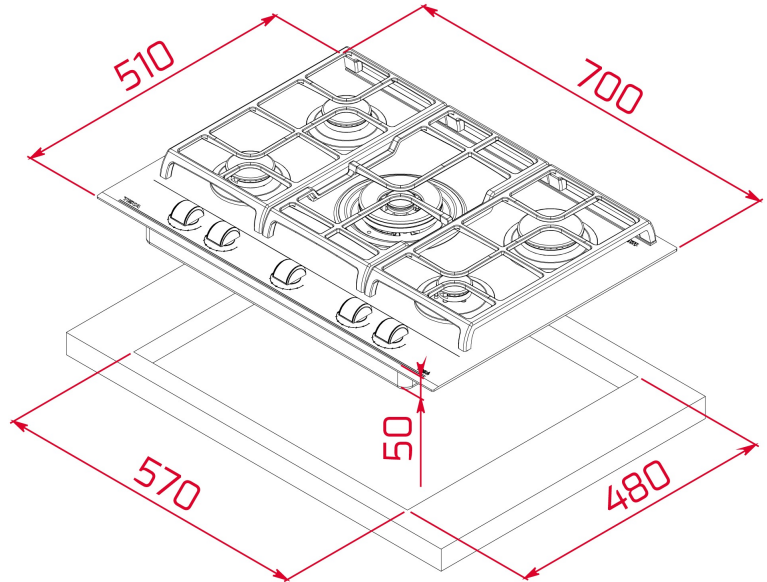

## DIMENSIONS

**Product height (mm):** 98  
**Product width (mm):** 700  
**Product depth (mm):** 510  
**Product length (mm):**  
**Net weight (Kg):** 13,5

### FITTING MEASURES

**Built-in Width (mm):** 570  
**Built-in Depth (mm):** 480  
**Built-in Height (mm):** 49