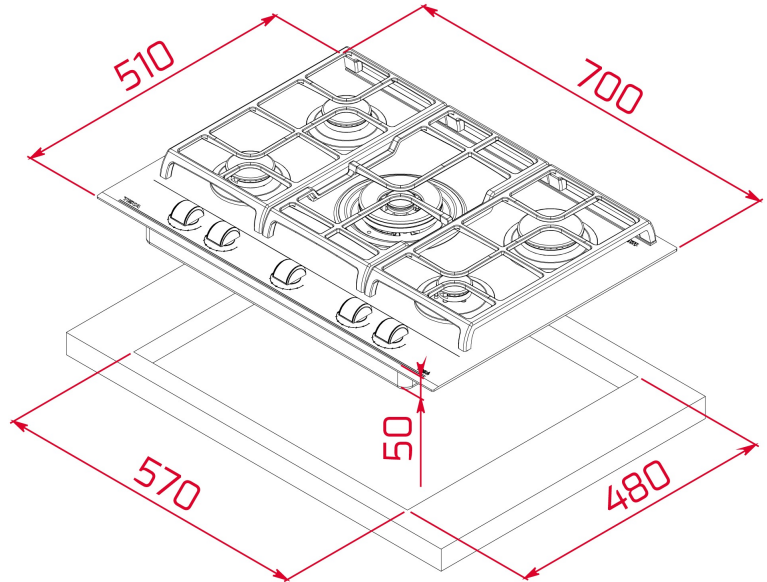

Total

COLOURS

REFERENCE

REF. 112570104
EAN. 8434778010046

TEKA

GZC 75330 XBN

FEATURES

Urban Colors Edition
Gas on Glass with ExactFlame
9 power levels with precise control of the flame
Front control knobs with ergonomic design
5 cooking zones:
1 double ring burner (4.00 kW)
2 semi-fast burners (1.75 kW)
1 fast burner (2.80 kW)
1 auxiliary burner (1.00 kW)
Large cast iron grids
Automatic-ignition in every burner, activated through control knobs
Auto-lock safety device (Thermocouples)
Optional Wok support
Easy installation kit
Ceramic glass surface

TEKA

GZC 75330 XBN

DIMENSIONS

Product height (mm): 110
Product width (mm): 700
Product depth (mm): 510
Product length (mm):
Net weight (Kg): 13,5

TECH SPECS

FITTING MEASURES

Built-in Width (mm): 570
Built-in Depth (mm): 480
Built-in Height (mm): 49