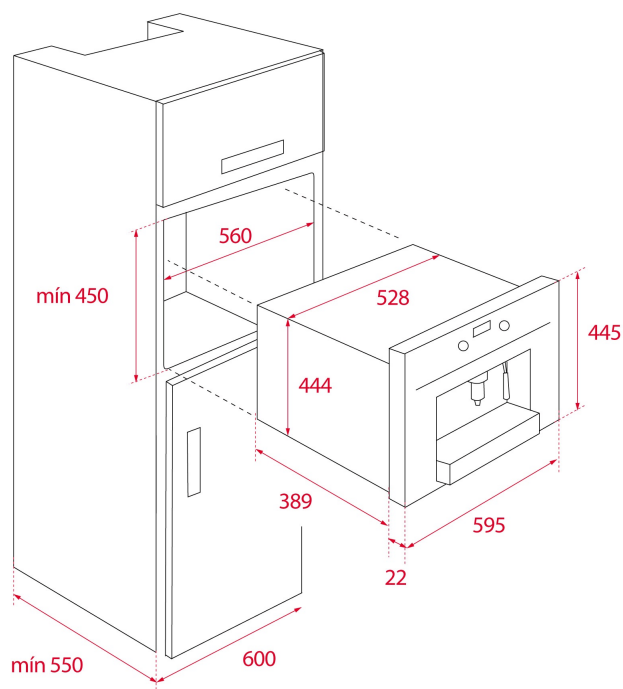

## DIMENSIONS

**Product height (mm):** 455  
**Product width (mm):** 595  
**Product depth (mm):** 412  
**Product length (mm):**  
**Net weight (Kg):** 23

### FITTING MEASURES

**Built-in Width (mm):** 560  
**Built-in Depth (mm):** 550  
**Built-in Height (mm):** 450