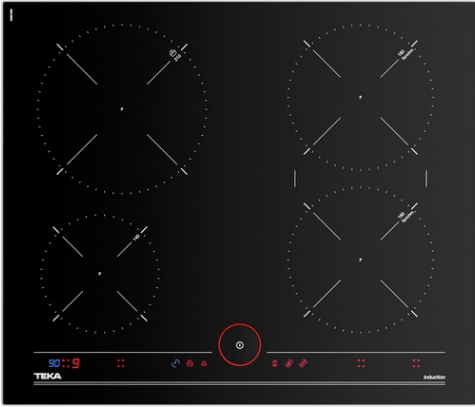

IT 6450 IKNOB 60cm iKnob Touch Control Induction Hob with 4 zones

Autolock

Power

Power Plus

Syncro function

Easy installation

DESCRIPTION

60cm iKnob Touch Control Induction Hob with 4 zones

LIFE STYLE

Maestro

COLOURS

REFERENCE

REF. 10210182
EAN. 8421152148471

FEATURES

Induction hob
Direct functions: Quick boiling and keep warm
iKnob Touch Control
4 cooking zones
1 zone Ø 210 mm
2 zones Ø 180 mm
1 zone Ø 145 mm
Ceramic glass surface
Auto-lock safety system
Cooking timer
Power plus
Child lock
Residual heat indicator
Power management
Easy installation kit
Maximum nominal power 7400 W
Optional: Grilling plate
Optional: Teppanyaki

IT 6450 IKNOB

DIMENSIONS

Product height (mm): 50
Product width (mm): 605
Product depth (mm): 515
Product length (mm):
Net weight (Kg): 10,66

TECH SPECS

FITTING MEASURES

Built-in Width (mm): 560
Built-in Depth (mm): 490
Built-in height (mm): 50

PARTICULAR CHARACTERISTICS

Number of electric power levels: 9
Keeping warm: Yes
Power management function: Yes
Synchro: Yes

ELECTRIC CONNECTION

Frequency (Hz): 50/60
Power rate (V): 220-240
Cable Connection Length (cm): 110
Maximum Nominal Power (W) (Electric hob): 7400