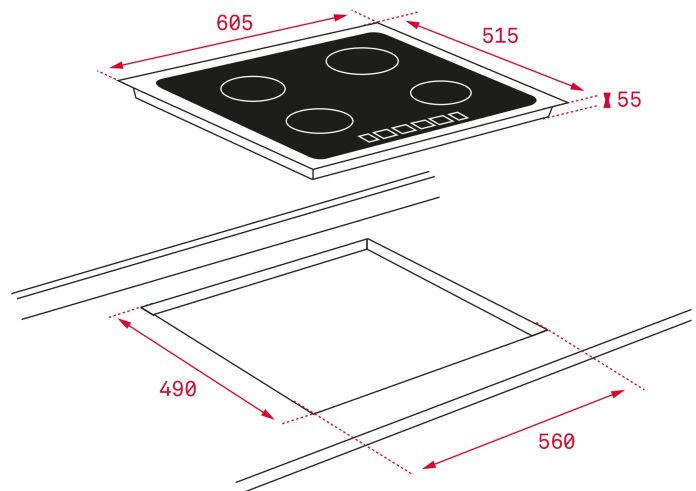

LIFE STYLE

Maestro

COLOURS

REFERENCE

REF. 10210182
EAN. 8421152148471

FEATURES

Induction hob
Direct functions: Quick boiling and keep warm
iKnob Touch Control
4 cooking zones
1 zone Ø 210 mm
2 zones Ø 180 mm
1 zone Ø 145 mm
Ceramic glass surface
Auto-lock safety system
Cooking timer
Power plus
Child lock
Residual heat indicator
Power management
Easy installation kit
Maximum nominal power 7400 W
Optional: Grilling plate
Optional: Teppanyaki

IT 6450 IKNOB

DIMENSIONS

Product height (mm): 50
Product width (mm): 605
Product depth (mm): 515
Product length (mm):
Net weight (Kg): 10,66

TECH SPECS

FITTING MEASURES

Built-in Width (mm): 560
Built-in Depth (mm): 490
Built-in height (mm): 50

PARTICULAR CHARACTERISTICS

Number of electric power levels: 9
Keeping warm: Yes
Power management function: Yes
Synchro: Yes

ELECTRIC CONNECTION

Frequency (Hz): 50/60
Power rate (V): 220-240
Cable Connection Length (cm): 110
Maximum Nominal Power (W) (Electric hob): 7400