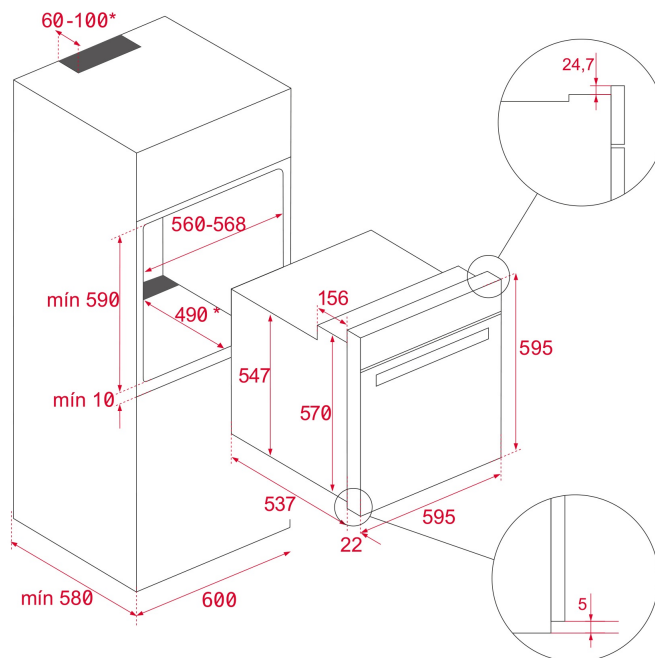

DIMENSIONS

Product height (mm): 595

Product width (mm): 595

Product depth (mm): 537+22

Product length (mm):

Net weight (Kg): 40

TECH SPECS

PARTICULAR CHARACTERISTICS

Certificates: N / CE / CCA / CB/EAC/GMARK/SASO

Number of cavities: 1

Type of inner light: LED

Inside light position: SIDE

Enamelled cavity: Yes

Min. Temperature Regulator (°C): 30

Max. Temperature Regulator (°C): 270