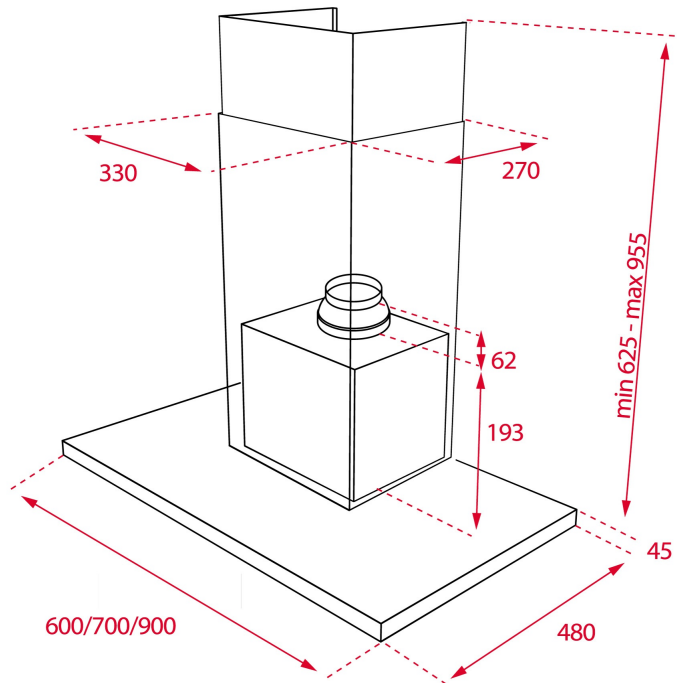

REF. 40484821
EAN. 8421152157329

DSJ 980

FEATURES

Decorative horizontal hood
Electronic control with display
4 speeds
Free Outlet exhaust capacity (m³/h): 638
Max speed exhaust capacity (m³/h): 614
Min speed exhaust capacity (m³/h): 268
Max speed sound level (dBA): 55
Min speed sound level (dBA): 45
1 LED lamp
3 Aluminum filters
Operating pilot light
Anti-return valve included
Outlet reduction included
Optional recirculation kit with tube cover installation: D1CTP
Optional Charcoal Filter: D1C

DIMENSIONS

Product height (mm): 670-1000

Product width (mm): 900

Product depth (mm): 480

Product length (mm):

Net weight (Kg): 15,33

TECH SPECS

PARTICULAR CHARACTERISTICS

Certificates: CE; CB; Rohs
Ø Outlet (mm): 150
Type of inner light: LED
Inside light Consumption (W): 1,5
Plug type: Schuko plug
Power rate (V): 230
Frequency (Hz): 50/60
Total hood power (W): 223
Number of motors: 1
Motor power (W): 220
Air flow (Qmin) m³/h: 268
Air flow (Qmax): 614