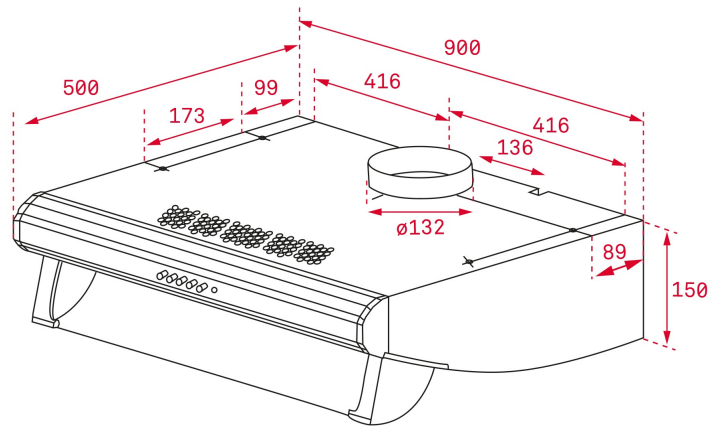

C 8310 80cm Classic Hood with 3 speeds

DESCRIPTION

80cm Classic Hood with 3 speeds

LIFE STYLE

Easy

COLOURS

REFERENCE

REF. 40467420
EAN. 8421152150788

TEKA

C 8310

FEATURES

Classic hood
Push buttons control
3 speeds
Free Outlet exhaust capacity (m³/h):254
Max speed exhaust capacity (m³/h):235
Min speed exhaust capacity (m³/h): 124
Max speed sound level (dBA): 66
Min speed sound level (dBA): 49
2 Halogen lamps
2 aluminium filters
Operating pilot light
Fingerprint proof front panel
Anti-return valve included
Optional Charcoal Filter:C2R

DIMENSIONS

Product height (mm):
Product width (mm):
Product depth (mm):
Product length (mm):
Net weight (Kg): 7,90

TECH SPECS

PARTICULAR CHARACTERISITICS

Certificates: CE; CB; Rohs,NOM
Ø Outlet (mm): 120
Type of inner light: Halogen
Inside light Consumption (W): 28
Plug type: Type A
Power rate (V): 110
Frequency (Hz): 60
Total hood power (W): 215
Number of motors: 1
Motor power (W): 130

Number of speeds: 3
Fingerprint proof front panel: Yes