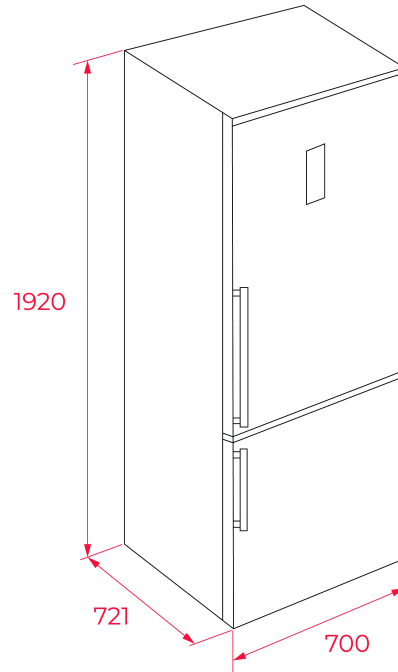

REFERENCE

REF. 113400002
EAN. 8434778003956

RBF 78720 EU

FEATURES

Free Standing bottom freezer refrigerator
LongLife No Frost with 2 independent circuits
IonClean technology
Inverter motor
Outer control display
Electronic adjustable thermostat
VitaCare Box drawer + ZeroBox drawer
Safety glass shelves
On holidays function
Fast freezing and fast cooling function
Flexi rack
Front adjustable feet
ECO Function
LED Illumination
Reversible doors
Climate class: T/SN
Total capacity (gross/net): 510 / 461 litres
Bottle rack, 2 ice cube trays and twister ice maker included

DIMENSIONS

Product height (mm): 1920
Product width (mm): 700
Product depth (mm): 712
Product length (mm):
Net weight (Kg): 84

TECH SPECS

FITTING MEASURES

Built-in height (mm): 1920

PRODUCT SHEET

Cooling system: LongLife No Frost
No Frost In Refrigerator Compartment: Yes
No Frost in chiller: Yes
No Frost in freezer compartment: Yes
Total gross capacity (litres): 510
Refrigerator compartment capacity (litres): 333
Chilling Compartment Capacity (litres): 24
Freezer compartment capacity (litres): 128
Freezer classification: 4
Freezing capacity: 9,0
Annual Consumption (kWh/year): 287
Temperature Rise Time (h): 24
Climate class: SN/T
Noise level (dB): 41