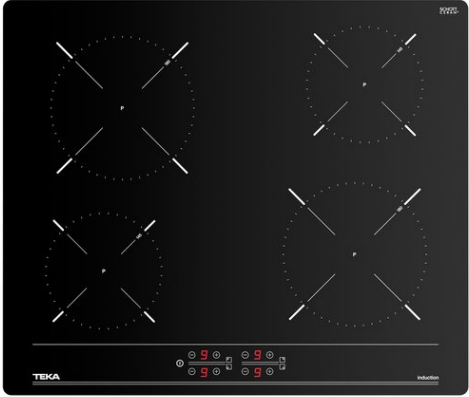

IBC 64000 TTC 60cm Induction Hob with 4 zones

Autolock

Power

Easy
installation

DESCRIPTION

60cm Induction Hob with 4 zones

LIFE STYLE

Easy

COLOURS

REFERENCE

REF. 112520007
EAN. 8434778003826

TEKA

IBC 64000 TTC

FEATURES

Urban Colors Edition
Induction hob
Touch Control
4 cooking zones
2 zones Ø 180 mm
2 zones Ø 145 mm
Ceramic glass surface
Auto-lock safety system
Child lock
Residual heat indicator
Power management
Easy installation kit
Maximum nominal power 7200 W
Optional: Grilling plate
Optional: Teppanyaki

IBC 64000 TTC

DIMENSIONS

- Product height (mm): 50
- Product width (mm): 600
- Product depth (mm): 510
- Product length (mm):
- Net weight (Kg): 9,59

TECH SPECS

FITTING MEASURES

- Built-in Width (mm): 560
- Built-in Depth (mm): 490
- Built-in height (mm): 50

Surface type: Ceramic Glass (4mm)

Easy installation system: Yes

ACCESSORIES

Junction Kit: NO

Teppan Yaki: Optional