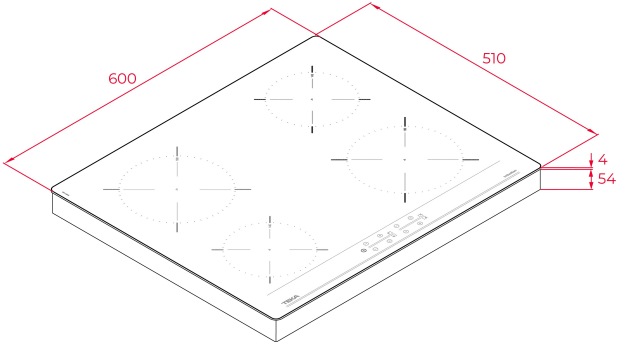

COLOURS

REFERENCE

REF. 112520007
EAN. 8434778003826

TEKA

IBC 64000 TTC

FEATURES

Urban Colors Edition
Induction hob
Touch Control
4 cooking zones
2 zones Ø 180 mm
2 zones Ø 145 mm
Ceramic glass surface
Auto-lock safety system
Child lock
Residual heat indicator
Power management
Easy installation kit
Maximum nominal power 7200 W
Optional: Grilling plate
Optional: Teppanyaki

IBC 64000 TTC

DIMENSIONS

- Product height (mm): 50
- Product width (mm): 600
- Product depth (mm): 510
- Product length (mm):
- Net weight (Kg): 9,59

TECH SPECS

FITTING MEASURES

- Built-in Width (mm): 560
- Built-in Depth (mm): 490
- Built-in height (mm): 50

PARTICULAR CHARACTERISTICS

- Number of electric power levels: 9
- Power management function: Yes

ELECTRIC CONNECTION

- Frequency (Hz): 50/60
- Power rate (V): 220-240
- Cable Connection Length (cm): 110
- Maximum Nominal Power (W) (Electric hob): 7200