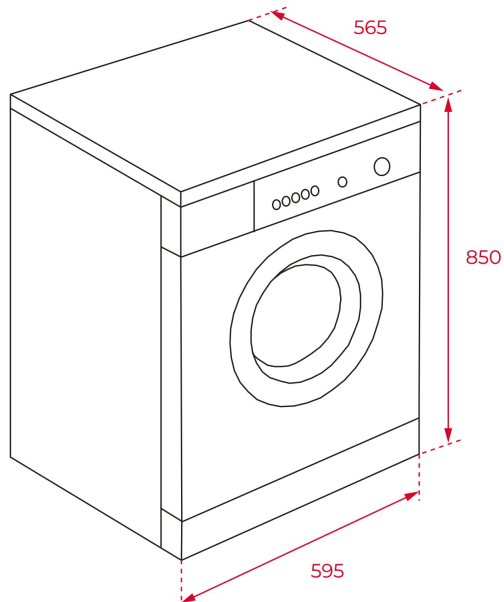

LIFE STYLE

Maestro

COLOURS

REFERENCE

REF. 113960005
EAN. 8434778017946

FEATURES

Free standing Washer-Dryer
Electronic control panel with display
Washing capacity: 9 kg
Drying capacity: 6 kg
Washing programs: 11
Drying programs: 4
Fast program: 15 minutes
Special programs: ECO mode, Wool care, Delicate, AllergySafe, Quick Wash & Dry, Gentle Dry
Special functions: Delay timer, Anti-allergies, Extra rinse, Stain type
Condenser heat pump
Maximum spinning speed: 1400 RPM
Automatic water regulation
Automatic door lock safety system
Child lock
Balance control system
SoftCare drum
Delay timer: 1-24 hours
33 cm wide porthole door

DIMENSIONS

Product height (mm): 850
Product width (mm): 600
Product depth (mm): 570
Product length (mm):
Net weight (Kg): 74

TECH SPECS

PRODUCT SHEET

Type of installation: Free standing
Drying capacity (Kgs): 5
Energy consumption (kWh/year): 258
Water consumption (litres/year): 12800
Certificates: CE

PARTICULAR CHARACTERISTICS

Stainless Steel Drum: Yes
Glass door diameter (cms): 48
Double water inlet (warm-cold): Yes

CONTROL INDICATOR LIGHTS

Number of programs: 9
Number Of Washing Temperatures: 6
Control panel: ELECTRONIC LED WHITE DISPLAY
Child lock: Yes
Auto lock door: Yes
Cancel spin cycle button: Yes