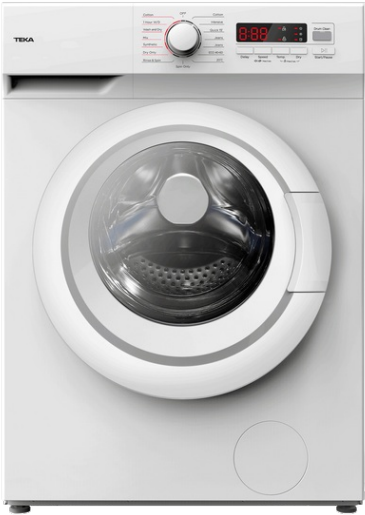

TK5 1480 Free standing Washer Dryer with 15 programs, 8kg washing capacity and 5kg drying capacity

Quick Cycle

Washing
capacity: 8Kg

DESCRIPTION

Free standing Washer Dryer with 15 programs, 8kg washing capacity and 5kg drying capacity

LIFE STYLE

Maestro

COLOURS

REFERENCE

REF. 113960005
EAN. 8434778017946

FEATURES

Free standing Washer-Dryer
Electronic control panel with display
Washing capacity: 9 kg
Drying capacity: 6 kg
Washing programs: 11
Drying programs: 4
Fast program: 15 minutes
Special programs: ECO mode, Wool care, Delicate, AllergySafe, Quick Wash & Dry, Gentle Dry
Special functions: Delay timer, Anti-allergies, Extra rinse, Stain type
Condenser heat pump
Maximum spinning speed: 1400 RPM
Automatic water regulation
Automatic door lock safety system
Child lock
Balance control system
SoftCare drum
Delay timer: 1-24 hours
33 cm wide porthole door

DIMENSIONS

Product height (mm): 850
Product width (mm): 600
Product depth (mm): 570
Product length (mm):
Net weight (Kg): 74

TECH SPECS

PRODUCT SHEET

Type of installation: Free standing
Drying capacity (Kgs): 5
Energy consumption (kWh/year): 258
Water consumption (litres/year): 12800
Certificates: CE

PARTICULAR CHARACTERISTICS

Stainless Steel Drum: Yes
Glass door diameter (cms): 48
Double water inlet (warm-cold): Yes

CONTROL INDICATOR LIGHTS

Number of programs: 9
Number Of Washing Temperatures: 6
Control panel: ELECTRONIC LED WHITE DISPLAY
Child lock: Yes
Auto lock door: Yes
Cancel spin cycle button: Yes