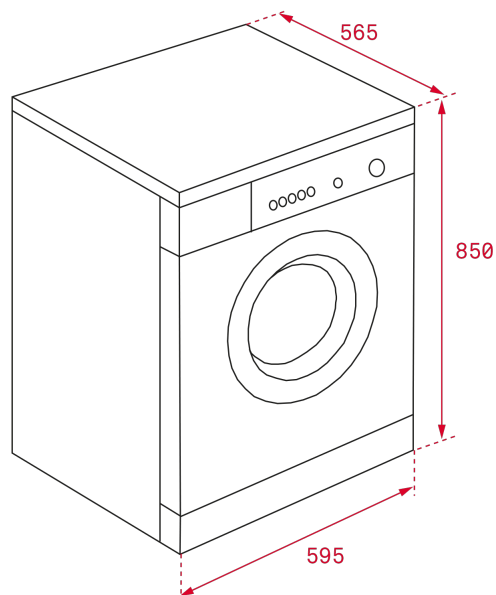

TEKA**TKD 1510 EU**

DIMENSIONS

Product height (mm): 850

Product width (mm): 595

Product depth (mm): 565

Product length (mm):

Net weight (Kg): 71

TECH SPECS

Power rate (V): 220-240

Plug type: EU

Cable Connection Length (cm): 1,5

Maximum Nominal Power (W): 1950

Water outlet hose length (m): 1.6

Water inlet hose length (m): 1

FEATURES

Stainless Steel Drum: Yes

Glass door diameter (cms): 48

Double water inlet (warm-cold): Yes

Number of programs: 16

Number Of Washing Temperatures: 6

CONTROL INDICATOR LIGHTS

Control panel: ELECTRONIC LED WHITE DISPLAY

Child lock: Yes