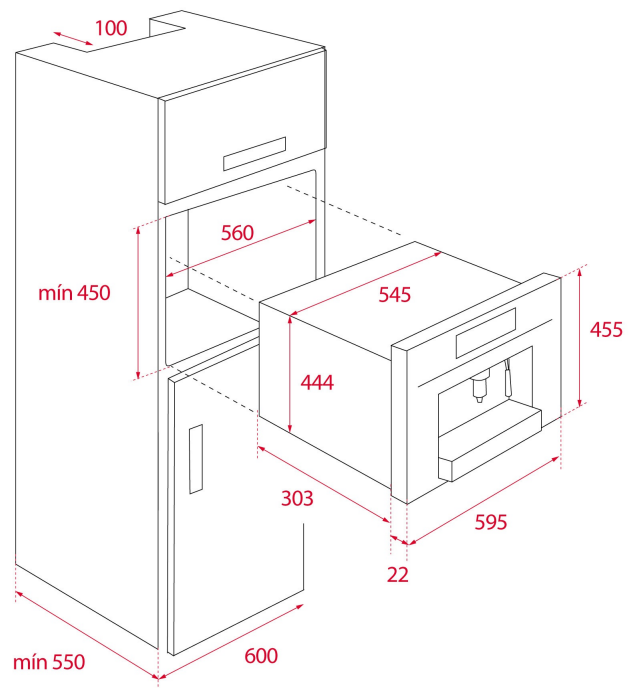

## FEATURES

Urban Colors Edition  
Multi capsule and ground built-in coffee machine  
Coffee size regulation  
Touch control display with knobs  
Capacity: 1 cup  
Adjustable height system for different cup sizes  
Milk frother and hot water pipe  
Availability for ground coffee  
3 storage drawers  
19 bar pump pressure  
1 litre water tank  
Descaling function  
Capsule adaptors suitable for:  
Nespresso®, Lavazza®, Caffitaly®, E.S.E.

## DIMENSIONS

**Product height (mm):** 455

**Product width (mm):** 595

**Product depth (mm):** 330

**Product length (mm):**

**Net weight (Kg):** 18,7