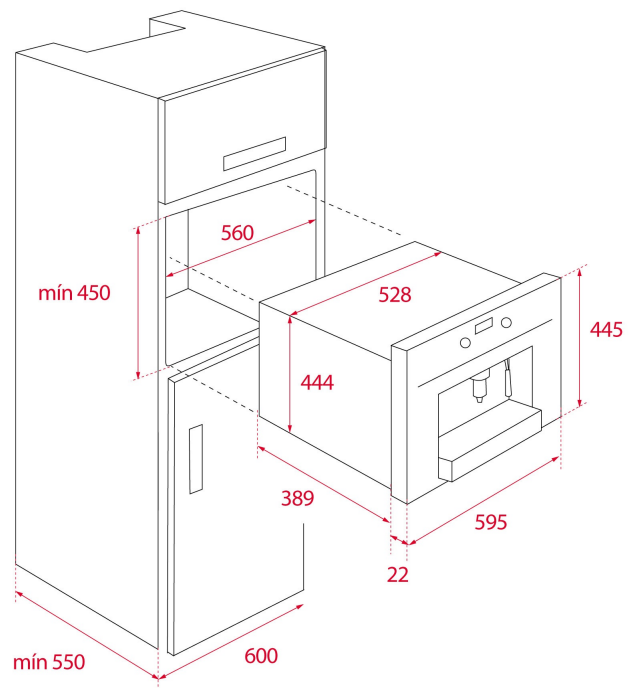

## FEATURES

Automatic built-in coffee machine  
Self-cleaning function  
Intensity and coffee size regulation  
Touch control display with knobs  
30 automatic programs  
Capacity: 2 cups at once  
Adjustable height system for different cup sizes  
Milk frother and hot water pipe  
Integrated steel grinder for natural coffee beans  
Coffee beans container, 200 grams capacity  
Availability for ground coffee  
15 bar pump pressure  
1.8 litres water tank  
Waste container  
Descaling function  
Installation with telescopic rails for easy pull out of the coffee maker

## DIMENSIONS

**Product height (mm):** 455  
**Product width (mm):** 595  
**Product depth (mm):** 412  
**Product length (mm):**  
**Net weight (Kg):** 23

### FITTING MEASURES

**Built-in Width (mm):** 560  
**Built-in Depth (mm):** 550  
**Built-in height (mm):** 450