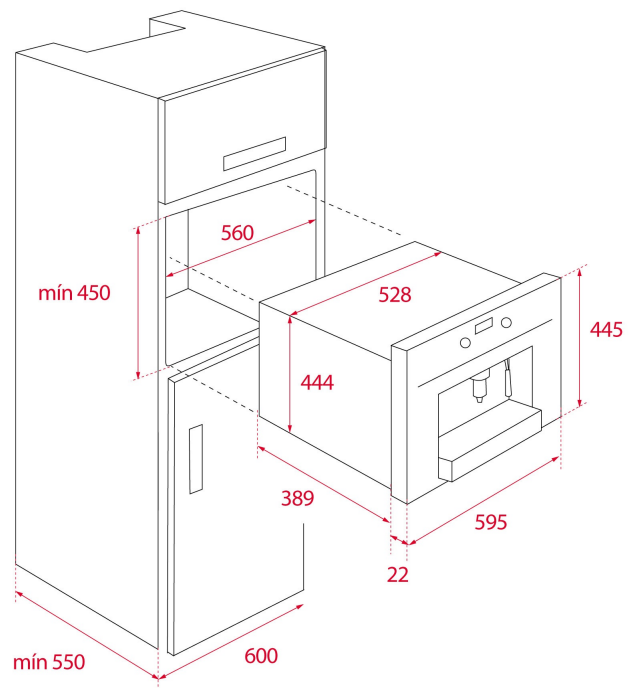

REFERENCE

REF. 111630003
EAN. 8434778008326

TEKA

CLC 855 GM

FEATURES

- Urban Colors Edition
- Automatic built-in coffee machine
- Self-cleaning function
- Touch control display with knobs
- 30 automatic programs
- Capacity: 2 cups at once
- Adjustable height system for different cup sizes
- Milk frother and hot water pipe
- Integrated steel grinder for natural coffee beans
- Coffee beans container, 200 grams capacity
- Availability for ground coffee
- 15 bar pump pressure
- 1.8 litres water tank
- Waste container
- Descaling function
- Installation with telescopic rails for easy pull out of the coffee make

DIMENSIONS

Product height (mm): 455

Product width (mm): 595

Product depth (mm): 412

Product length (mm):

Net weight (Kg): 23

TECH SPECS

FITTING MEASURES

Built-in Width (mm): 560

Built-in Depth (mm): 550

Built-in height (mm): 450

PARTICULAR CHARACTERISTICS

Type of installation: Built-in

Certificates: IMQ/CCC

Pump pressure (Bar): 15

Pump power (W): 50