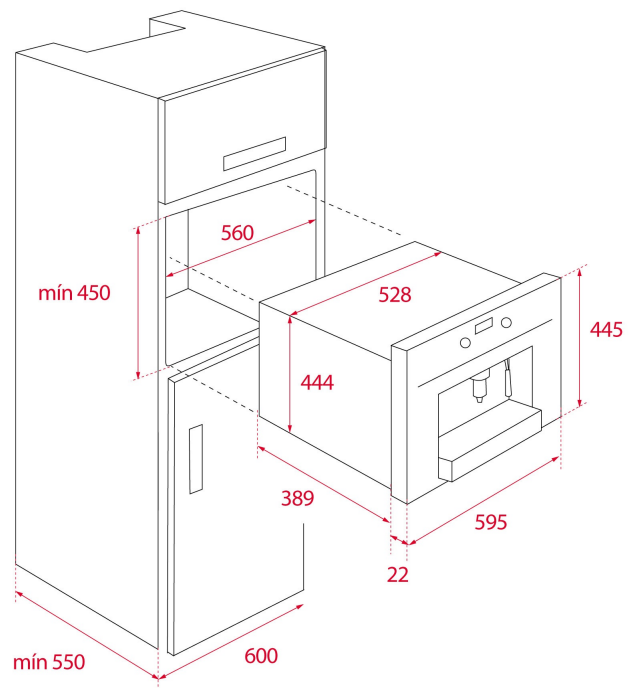

## DIMENSIONS

**Product height (mm):** 455

**Product width (mm):** 595

**Product depth (mm):** 412

**Product length (mm):**

**Net weight (Kg):** 23

### FITTING MEASURES

**Built-in Width (mm):** 560

**Built-in Depth (mm):** 550

**Built-in height (mm):** 450