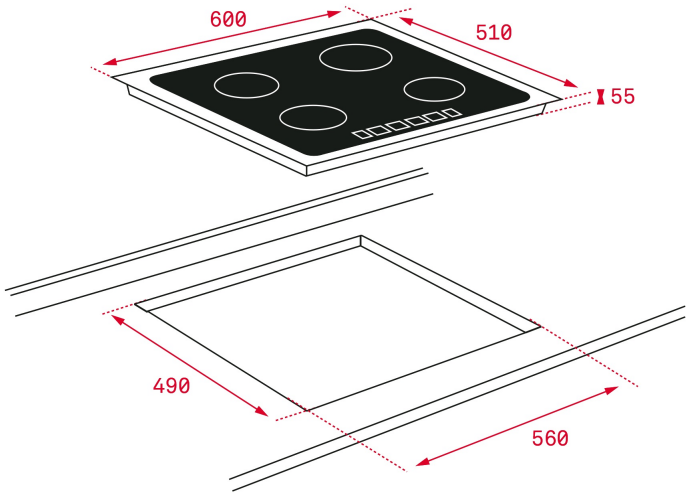

FEATURES

Urban Colors Edition

Induction hob

Touch Control Multislider

Cooking timer

3 induction zones:

- 1 induction Ø145 mm

- 1 induction Ø210 mm

- 1 induction Ø190/300 mm

Special cooking functions: Quick Boiling, Melting, Simmering and KeepWarm

Power Plus function

Child lock

Stop & Go function

Silence mode

Fast-Click easy installation

Maximum nominal power: 7.400 W

IZ 6320

DIMENSIONS

Product height (mm): 50
Product width (mm): 600
Product depth (mm): 510
Net weight (Kg): 10,44

TECH SPECS

PARTICULAR CHARACTERISITICS

iQuick Boiling: Yes
Power management function: Yes

ELECTRIC CONNECTION