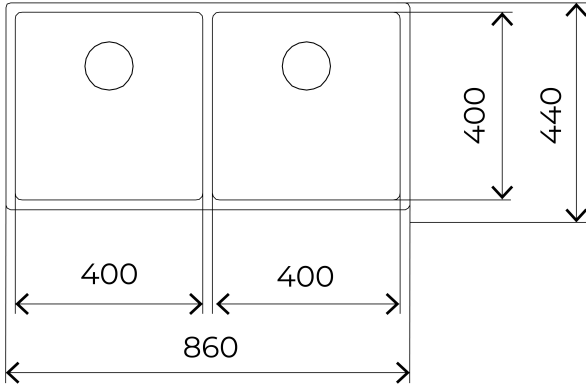

BE LINEA RS15 2B 860 Undermount Stainless Steel Sink with two bowls

Main bowl depth: 200mm

R15, easy to clean

Antibacterial

Lifetime warranty + SilentSmart system

DESCRIPTION

Undermount Stainless Steel Sink with two bowls

COLOURS

REFERENCE

REF. 115030006
EAN. 8434778004267

TEKA

BE LINEA RS15 2B 860

FEATURES

PureLine stainless steel sink, Two bowls
Finish: Polished
Undermount installation
Easy clean radius R15 corners
3½" manual basket wastes with overflow and siphon
SilentSmart, 50% less noise
90 cm base unit
Thickness: 1 mm
Packaging: Individual carton box

BE LINEA RS15 2B 860

DIMENSIONS

- Product height (mm):
- Product width (mm): 440
- Product depth (mm): 200
- Product length (mm): 860
- Net weight (Kg): 6,96

TECHNICAL DETAILS

MAIN BOWL

- Main Bowl Length (mm): 400
- Main Bowl Width (mm): 400
- Main Bowl Depth (mm): 200

OTHER FEATURES

- Material: Stainless Steel
- Type of installation: Undermount
- Valve hole type: 3½"
- Overflow hole: Rectangular
- Sink Bowl / Top thickness (mm): 1,0

OTHERS

- Base unit (cm): 90

SECONDARY BOWL