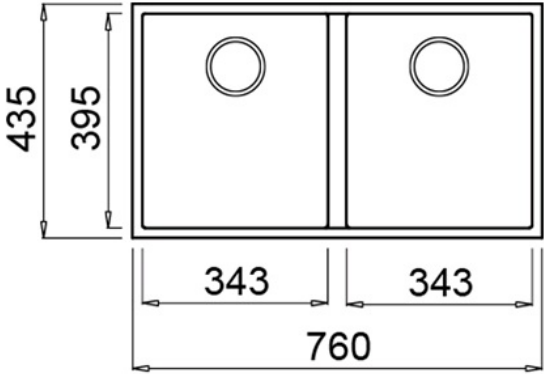

## DIMENSIONS

- Product height (mm): 200
- Product width (mm): 435
- Product depth (mm): 200
- Product length (mm): 760
- Net weight (Kg): 10,89