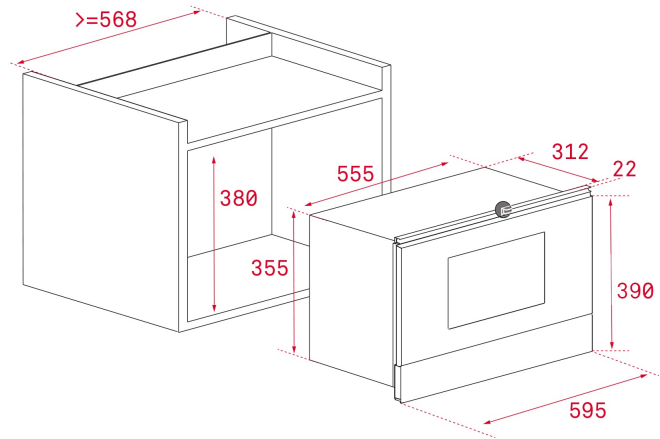

DIMENSIONS

Product height (mm): 390
Product width (mm): 595
Product depth (mm): 334
Product length (mm):
Net weight (Kg): 22

TECH SPECS

PARTICULAR CHARACTERISTICS

Certificates: CE/CB/Gmark
Type of inner light: INCANDESCENT
Inside light position: RIGHT
Grill function: Yes
Drop-down grill: Yes
Number of guide levels (lower cavity): 0
Forced refrigeration tangential 1 speed: Yes
Microwave function: Yes
Number of power levels: 5
Minute Quick Start: Yes
Tangential ventilation: Yes