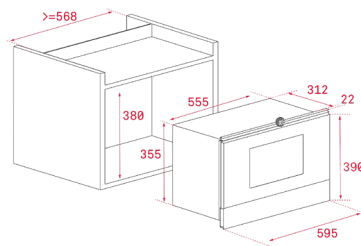

COLOR

 Glass Steam Grey

FRAME Infinity glass

EXTERNAL DIMENSIONS

Height 390mm Width 595mm Depth 334mm

COLOR

 Glass White

FRAME Infinity glass

EXTERNAL DIMENSIONS

Height 390mm Width 595mm Depth 334mm

COLOR

 Anthracite Brass

EXTERNAL DIMENSIONS

Height 380/390mm Width 595mm Depth 334mm

MICROWAVES

NEW

COLOR

 Anthracite Silver

COLOR

 Vanilla Brass

COLOR

 Vanilla Silver

EXTERNAL DIMENSIONS

Height 380/390mm Width 595mm Depth 334mm

EXTERNAL DIMENSIONS

Height 380/390mm Width 595mm Depth 334mm

EXTERNAL DIMENSIONS

Height 380/390mm Width 595mm Depth 334mm

Modelo	ML 8220 BIS	MWR 22 BI AT	MWR 22 BI ATS	MWR 22 BI VN	MWR 22 BI VNS
INNER CAVITY DIMENSIONS					
Height (mm)	220	350	350	350	350
Width (mm)	350	280	280	280	280
Depth (mm) (mm)	280	220	220	220	220
Volume (l)	22	22	22	22	22
ELECTRICAL FEATURES					
Maximum Nominal Power (W)	2.500	1.400	1.400	1.400	1.400
Microwave power	850	850	850	850	850
Grill power (W)	1.200	-	-	-	-
Cable connection length	110	150	150	150	150
SAFETY SYSTEMS					
Children safety block	-	-	-	-	-
Safety thermostat	√	√	√	√	√
Automatic disconnection when opening the door	√	√	√	√	√
Tangential ventilation	√	√	√	√	√