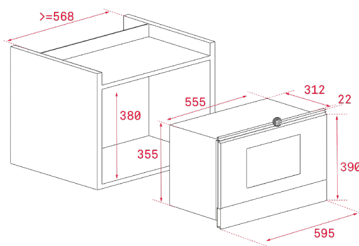

COLOR

Glass Black

FRAME Infinity glass

EXTERNAL DIMENSIONS

Height 390mm Width 595mm Depth 334mm

NEW

MAESTRO ML 8220 BIS

- Urban Colors Edition
- Ceramic base microwave + grill
- Electronic glass control panel with digital clock
- Dropdown grill, 1.200W
- 5 power levels, 850 W out
- Stainless steel cavity
- Ceramic base with uniform heating
- Forced tangential ventilation
- Program selector and electronic functions
- Quick start 30"
- Defrost (5 programs)
- 9 direct access menus
- Browning plate and reinforced grill grid

COLOR

 Glass Steam Grey

FRAME Infinity glass

EXTERNAL DIMENSIONS

Height 390mm Width 595mm Depth 334mm

COLOR

 Glass White

FRAME Infinity glass

EXTERNAL DIMENSIONS

Height 390mm Width 595mm Depth 334mm

COLOR

 Anthracite Brass

EXTERNAL DIMENSIONS

Height 380/390mm Width 595mm Depth 334mm

MICROWAVES

NEW

EXTERNAL DIMENSIONS

Height 380/390mm Width 595mm Depth 334mm

EXTERNAL DIMENSIONS

Height 380/390mm Width 595mm Depth 334mm

Modelo	ML 8220 BIS	MWR 22 BI AT	MWR 22 BI ATS	MWR 22 BI VN	MWR 22 BI VNS
INNER CAVITY DIMENSIONS					
Height (mm)	220	350	350	350	350
Width (mm)	350	280	280	280	280
Depth (mm) (mm)	280	220	220	220	220
Volume (l)	22	22	22	22	22
ELECTRICAL FEATURES					
Maximum Nominal Power (W)	2.500	1.400	1.400	1.400	1.400
Microwave power	850	850	850	850	850
Grill power (W)	1.200	-	-	-	-
Cable connection length	110	150	150	150	150
SAFETY SYSTEMS					
Children safety block	-	-	-	-	-
Safety thermostat	√	√	√	√	√
Automatic disconnection when opening the door	√	√	√	√	√
Tangential ventilation	√	√	√	√	√