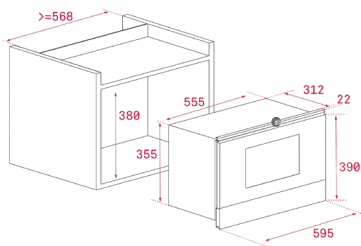

COLOR

 Glass Steam Grey

FRAME Infinity glass

EXTERNAL DIMENSIONS

Height 390mm Width 595mm Depth 334mm

COLOR

 Glass White

FRAME Infinity glass

EXTERNAL DIMENSIONS

Height 390mm Width 595mm Depth 334mm

COLOR

 Anthracite Brass

EXTERNAL DIMENSIONS

Height 380/390mm Width 595mm Depth 334mm

MICROWAVES

NEW

COLOR

 Anthracite Silver

COLOR

 Vanilla Brass

COLOR

 Vanilla Silver

EXTERNAL DIMENSIONS

Height 380/390mm Width 595mm Depth 334mm

EXTERNAL DIMENSIONS

Height 380/390mm Width 595mm Depth 334mm

EXTERNAL DIMENSIONS

Height 380/390mm Width 595mm Depth 334mm

Modelo	ML 8220 BIS	MWR 22 BI AT	MWR 22 BI ATS	MWR 22 BI VN	MWR 22 BI VNS
INNER CAVITY DIMENSIONS					
Height (mm)	220	350	350	350	350
Width (mm)	350	280	280	280	280
Depth (mm) (mm)	280	220	220	220	220
Volume (l)	22	22	22	22	22
ELECTRICAL FEATURES					
Maximum Nominal Power (W)	2.500	1.400	1.400	1.400	1.400
Microwave power	850	850	850	850	850
Grill power (W)	1.200	-	-	-	-
Cable connection length	110	150	150	150	150
SAFETY SYSTEMS					
Children safety block	-	-	-	-	-
Safety thermostat	√	√	√	√	√
Automatic disconnection when opening the door	√	√	√	√	√
Tangential ventilation	√	√	√	√	√