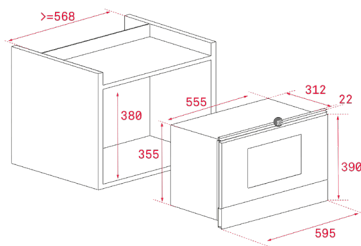

COLOR

 Glass Steam Grey

FRAME Infinity glass

EXTERNAL DIMENSIONS

Height 390mm Width 595mm Depth 334mm

COLOR

 Glass White

FRAME Infinity glass

EXTERNAL DIMENSIONS

Height 390mm Width 595mm Depth 334mm

COLOR

 Anthracite Brass

EXTERNAL DIMENSIONS

Height 380/390mm Width 595mm Depth 334mm

MICROWAVES

NEW

COLOR

 Anthracite Silver

COLOR

 Vanilla Brass

COLOR

 Vanilla Silver

EXTERNAL DIMENSIONS

Height 380/390mm Width 595mm Depth 334mm

EXTERNAL DIMENSIONS

Height 380/390mm Width 595mm Depth 334mm

EXTERNAL DIMENSIONS

Height 380/390mm Width 595mm Depth 334mm

Modelo	ML 8220 BIS	MWR 22 BI AT	MWR 22 BI ATS	MWR 22 BI VN	MWR 22 BI VNS
INNER CAVITY DIMENSIONS					
Height (mm)	220	350	350	350	350
Width (mm)	350	280	280	280	280
Depth (mm) (mm)	280	220	220	220	220
Volume (l)	22	22	22	22	22
ELECTRICAL FEATURES					
Maximum Nominal Power (W)	2.500	1.400	1.400	1.400	1.400
Microwave power	850	850	850	850	850
Grill power (W)	1.200	-	-	-	-
Cable connection length	110	150	150	150	150
SAFETY SYSTEMS					
Children safety block	-	-	-	-	-
Safety thermostat	√	√	√	√	√
Automatic disconnection when opening the door	√	√	√	√	√
Tangential ventilation	√	√	√	√	√