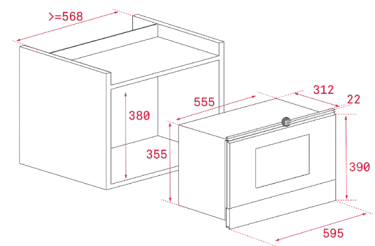

COLOR

Glass London brick brown

FRAME Infinity glass

EXTERNAL DIMENSIONS

Height 390mm Width 595mm Depth 334mm

NEW

MAESTRO ML 8220 BIS

- Urban Colors Edition
- Ceramic base microwave + grill
- Electronic glass control panel with digital clock
- Dropdown grill, 1.200W
- 5 power levels, 850 W out
- Stainless steel cavity
- Ceramic base with uniform heating
- Forced tangential ventilation
- Program selector and electronic functions
- Quick start 30"
- Defrost (5 programs)
- 9 direct access menus
- Browning plate and reinforced grill grid

COLOR

 Glass Steam Grey

FRAME Infinity glass

EXTERNAL DIMENSIONS

Height 390mm Width 595mm Depth 334mm

COLOR

 Glass White

FRAME Infinity glass

EXTERNAL DIMENSIONS

Height 390mm Width 595mm Depth 334mm

COLOR

 Anthracite Brass

EXTERNAL DIMENSIONS

Height 380/390mm Width 595mm Depth 334mm

MICROWAVES

NEW

EXTERNAL DIMENSIONS

Height 380/390mm Width 595mm Depth 334mm

EXTERNAL DIMENSIONS

Height 380/390mm Width 595mm Depth 334mm

Modelo	ML 8220 BIS	MWR 22 BI AT	MWR 22 BI ATS	MWR 22 BI VN	MWR 22 BI VNS
INNER CAVITY DIMENSIONS					
Height (mm)	220	350	350	350	350
Width (mm)	350	280	280	280	280
Depth (mm) (mm)	280	220	220	220	220
Volume (l)	22	22	22	22	22
ELECTRICAL FEATURES					
Maximum Nominal Power (W)	2.500	1.400	1.400	1.400	1.400
Microwave power	850	850	850	850	850
Grill power (W)	1.200	-	-	-	-
Cable connection length	110	150	150	150	150
SAFETY SYSTEMS					
Children safety block	-	-	-	-	-
Safety thermostat	√	√	√	√	√
Automatic disconnection when opening the door	√	√	√	√	√
Tangential ventilation	√	√	√	√	√