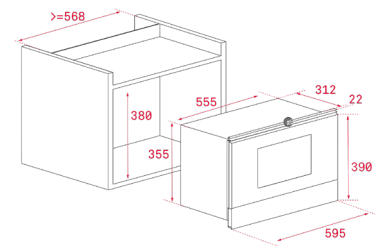

COLOR

 Glass Steam Grey

FRAME Infinity glass

EXTERNAL DIMENSIONS

Height 390mm Width 595mm Depth 334mm

COLOR

 Glass White

FRAME Infinity glass

EXTERNAL DIMENSIONS

Height 390mm Width 595mm Depth 334mm

COLOR

 Anthracite Brass

EXTERNAL DIMENSIONS

Height 380/390mm Width 595mm Depth 334mm

MICROWAVES

NEW

COLOR

 Anthracite Silver

COLOR

 Vanilla Brass

COLOR

 Vanilla Silver

EXTERNAL DIMENSIONS

Height 380/390mm Width 595mm Depth 334mm

EXTERNAL DIMENSIONS

Height 380/390mm Width 595mm Depth 334mm

EXTERNAL DIMENSIONS

Height 380/390mm Width 595mm Depth 334mm

Modelo	ML 8220 BIS	MWR 22 BI AT	MWR 22 BI ATS	MWR 22 BI VN	MWR 22 BI VNS
INNER CAVITY DIMENSIONS					
Height (mm)	220	350	350	350	350
Width (mm)	350	280	280	280	280
Depth (mm) (mm)	280	220	220	220	220
Volume (l)	22	22	22	22	22
ELECTRICAL FEATURES					
Maximum Nominal Power (W)	2.500	1.400	1.400	1.400	1.400
Microwave power	850	850	850	850	850
Grill power (W)	1.200	-	-	-	-
Cable connection length	110	150	150	150	150
SAFETY SYSTEMS					
Children safety block	-	-	-	-	-
Safety thermostat	√	√	√	√	√
Automatic disconnection when opening the door	√	√	√	√	√
Tangential ventilation	√	√	√	√	√