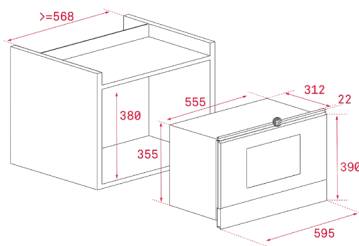

COLOR

 Glass Steam Grey

FRAME Infinity glass

EXTERNAL DIMENSIONS

Height 390mm Width 595mm Depth 334mm

COLOR

 Glass White

FRAME Infinity glass

EXTERNAL DIMENSIONS

Height 390mm Width 595mm Depth 334mm

COLOR

 Anthracite Brass

EXTERNAL DIMENSIONS

Height 380/390mm Width 595mm Depth 334mm

MICROWAVES

NEW

COLOR

 Anthracite Silver

COLOR

 Vanilla Brass

COLOR

 Vanilla Silver

EXTERNAL DIMENSIONS

Height 380/390mm Width 595mm Depth 334mm

EXTERNAL DIMENSIONS

Height 380/390mm Width 595mm Depth 334mm

EXTERNAL DIMENSIONS

Height 380/390mm Width 595mm Depth 334mm

Modelo	ML 8220 BIS	MWR 22 BI AT	MWR 22 BI ATS	MWR 22 BI VN	MWR 22 BI VNS
INNER CAVITY DIMENSIONS					
Height (mm)	220	350	350	350	350
Width (mm)	350	280	280	280	280
Depth (mm) (mm)	280	220	220	220	220
Volume (l)	22	22	22	22	22
ELECTRICAL FEATURES					
Maximum Nominal Power (W)	2.500	1.400	1.400	1.400	1.400
Microwave power	850	850	850	850	850
Grill power (W)	1.200	-	-	-	-
Cable connection length	110	150	150	150	150
SAFETY SYSTEMS					
Children safety block	-	-	-	-	-
Safety thermostat	√	√	√	√	√
Automatic disconnection when opening the door	√	√	√	√	√
Tangential ventilation	√	√	√	√	√