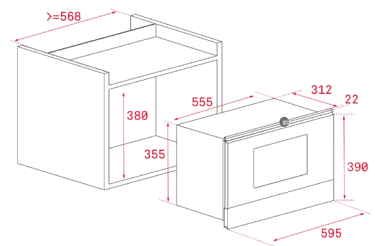

COLOR

 Glass Steam Grey

FRAME Infinity glass

EXTERNAL DIMENSIONS

Height 390mm Width 595mm Depth 334mm

COLOR

 Glass White

FRAME Infinity glass

EXTERNAL DIMENSIONS

Height 390mm Width 595mm Depth 334mm

COLOR

 Anthracite Brass

EXTERNAL DIMENSIONS

Height 380/390mm Width 595mm Depth 334mm

MICROWAVES

NEW

COLOR

 Anthracite Silver

COLOR

 Vanilla Brass

COLOR

 Vanilla Silver

EXTERNAL DIMENSIONS

Height 380/390mm Width 595mm Depth 334mm

EXTERNAL DIMENSIONS

Height 380/390mm Width 595mm Depth 334mm

EXTERNAL DIMENSIONS

Height 380/390mm Width 595mm Depth 334mm

Modelo	ML 8220 BIS	MWR 22 BI AT	MWR 22 BI ATS	MWR 22 BI VN	MWR 22 BI VNS
INNER CAVITY DIMENSIONS					
Height (mm)	220	350	350	350	350
Width (mm)	350	280	280	280	280
Depth (mm) (mm)	280	220	220	220	220
Volume (l)	22	22	22	22	22
ELECTRICAL FEATURES					
Maximum Nominal Power (W)	2.500	1.400	1.400	1.400	1.400
Microwave power	850	850	850	850	850
Grill power (W)	1.200	-	-	-	-
Cable connection length	110	150	150	150	150
SAFETY SYSTEMS					
Children safety block	-	-	-	-	-
Safety thermostat	√	√	√	√	√
Automatic disconnection when opening the door	√	√	√	√	√
Tangential ventilation	√	√	√	√	√