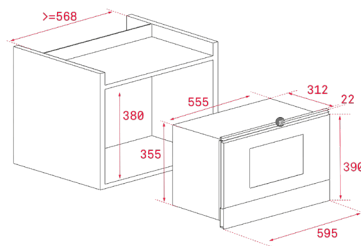

COLOR

Glass Black

FRAME Infinity glass

EXTERNAL DIMENSIONS

Height 390mm Width 595mm Depth 334mm

NEW

MAESTRO ML 8220 BIS

- Urban Colors Edition
- Ceramic base microwave + grill
- Electronic glass control panel with digital clock
- Dropdown grill, 1.200W
- 5 power levels, 850 W out
- Stainless steel cavity
- Ceramic base with uniform heating
- Forced tangential ventilation
- Program selector and electronic functions
- Quick start 30"
- Defrost (5 programs)
- 9 direct access menus
- Browning plate and reinforced grill grid

COLOR

 Glass Steam Grey

FRAME Infinity glass

EXTERNAL DIMENSIONS

Height 390mm Width 595mm Depth 334mm

COLOR

 Glass White

FRAME Infinity glass

EXTERNAL DIMENSIONS

Height 390mm Width 595mm Depth 334mm

COLOR

 Anthracite Brass

EXTERNAL DIMENSIONS

Height 380/390mm Width 595mm Depth 334mm

MICROWAVES

NEW

EXTERNAL DIMENSIONS

Height 380/390mm Width 595mm Depth 334mm

EXTERNAL DIMENSIONS

Height 380/390mm Width 595mm Depth 334mm

Modelo	ML 8220 BIS	MWR 22 BI AT	MWR 22 BI ATS	MWR 22 BI VN	MWR 22 BI VNS
INNER CAVITY DIMENSIONS					
Height (mm)	220	350	350	350	350
Width (mm)	350	280	280	280	280
Depth (mm) (mm)	280	220	220	220	220
Volume (l)	22	22	22	22	22
ELECTRICAL FEATURES					
Maximum Nominal Power (W)	2.500	1.400	1.400	1.400	1.400
Microwave power	850	850	850	850	850
Grill power (W)	1.200	-	-	-	-
Cable connection length	110	150	150	150	150
SAFETY SYSTEMS					
Children safety block	-	-	-	-	-
Safety thermostat	√	√	√	√	√
Automatic disconnection when opening the door	√	√	√	√	√
Tangential ventilation	√	√	√	√	√