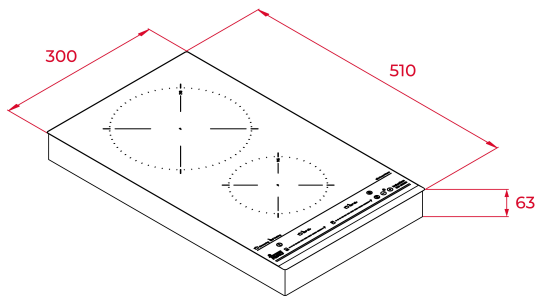

REFERENCE

REF: 112510001

EAN: 8434778000955

FEATURES

Urban Colors Edition

VarioPro Series

Modular induction Hob

Direct functions with temperature sensors: Simmering, melting and keep warm

Touch Control MultiSlider

2 cooking zones

1 zone Ø 210 mm

1 zone Ø 145 mm

Ceramic glass surface

Auto-lock safety system

Cooking timer

Power plus

Child lock

Residual heat indicator

Power management

Easy installation kit

Maximum nominal power 3500 W

Optional: Grilling Plate

Optional: Teppanyaki

DIMENSIONS

Product height (mm): 55

Product width (mm): 300

Product depth (mm): 510

Product length (mm):

Net weight (Kg): 6,16

TECHNICAL DETAILS

Power rate (V): 220-240

Frequency (Hz): 50/60

Maximum Nominal Power (W): -

COLOURS

112510001

Black glass