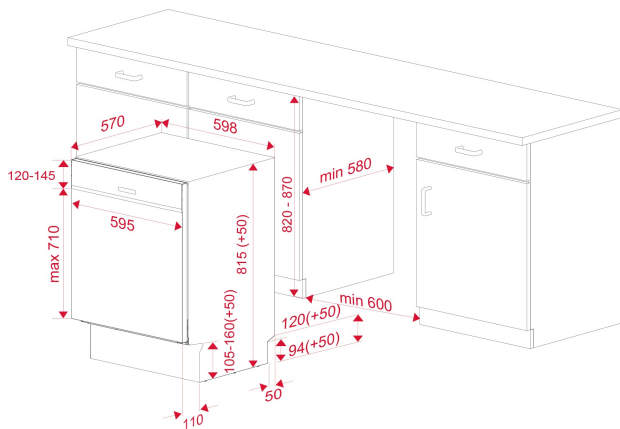

**REFERENCE**

REF: 114260009

EAN: 8434778013672

FEATURES

PremiumCare series
Partially integrated Dishwasher
Electronic control panel with display
Capacity: 14 plate settings
Washing programs: 8
Washing temperatures: 50°, 55°, 65°, 65°, 70°C
PremiumDry automatic opening system
MultiFlex 3 cutlery tray
SmartSensor measure the level of dirtiness
FlexiSet 2 lower basket
Special programs: AutoClean, AutoProgram, Intensive program, ECO program, 1-Hour, Whisper program, Hygienic, PreWash
Special functions: Express, PowerWash, ExtraDry, AlternativeWash
AquaStop and AquaSafe safety systems
Low salt and rinse indicator
Third sprayer
Push-up adjustable upper basket
Delay timer: 1-24 hours
Noise level: 44 dBA
Adjustable back feet from front
Sliding Detergent drawer
Column installation

DIMENSIONS**Product height (mm):** 815**Product width (mm):** 598**Product depth (mm):** 570**Product length (mm):****Net weight (Kg):** 39,5**TECHNICAL DETAILS**

Energy Efficiency Class: A+++

Energy Consumption (Kw/day): -