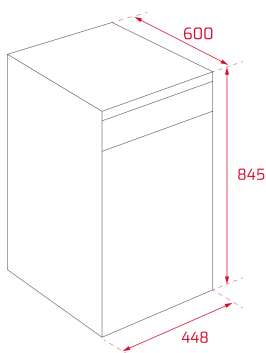

TEKA**DFS 24650 WH**

HomeCare Series free standing dishwasher with 9 place settings and 6 washing programs, 45cm

Eco
Function

Extra Dry
function

**REFERENCE**

REF: 114320000

EAN: 8434778013986

FEATURES

DIMENSIONS**Product height (mm):** 845**Product width (mm):** 448**Product depth (mm):** 600**Product length (mm):****Net weight (Kg):** 36,5**TECHNICAL DETAILS**

Energy Efficiency Class: A++
Energy Consumption (Kw/day): -
Water consumption (litres/year): 2520
Noise Level (dBA): 47
Power rate (V): 220
Frequency (Hz): 50