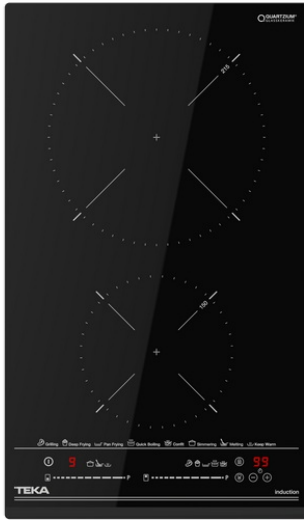

TEKA**IZC 32600 MST**

MasterSense modular induction hob with MultiSlider touch control and 2 cooking zones, 31cm

MultiSlider

Autolock

Power

Power Plus

Easy installation

**REFERENCE**

REF: 112510022

EAN: 8434778012019

FEATURES

Urban Colors Edition

MasterSense Series

Modular Induction hob

Direct functions with temperature sensors: Confit, grilling, pan frying, deep frying, quick boiling, simmering, melting and keep warm

Touch Control MultiSlider

2 cooking zones

1 zone Ø 215 mm

1 zone Ø 150 mm

Ceramic glass surface

Auto-lock safety system

Cooking timer

Power plus

Power rate (V): 220-240

Frequency (Hz): 50/60

Maximum Nominal Power (W): -

COLOURS

112510022

Black glass

ENERGY EFFICIENCY

Power consumption in standby mode (W): 0.4