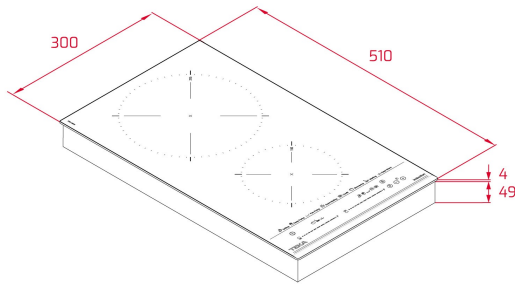

TEKA**IZC 32600 MST**

MasterSense modular induction hob with MultiSlider touch control and 2 cooking zones, 31cm

MultiSlider

Autolock

Power

Power Plus

Easy installation

**REFERENCE**

Touch Control MultiSlider

2 cooking zones

1 zone Ø 215 mm

1 zone Ø 150 mm

Ceramic glass surface

Auto-lock safety system

Cooking timer

Power plus

Child lock

Residual heat indicator

Power management

Easy installation kit

Maximum nominal power 3600 W

Optional: Grilling plate

Optional: Teppanyaki

DIMENSIONS**Product height (mm):** 53**Product width (mm):** 300**Product depth (mm):** 510**Product length (mm):****Net weight (Kg):** 4,74**TECHNICAL DETAILS**