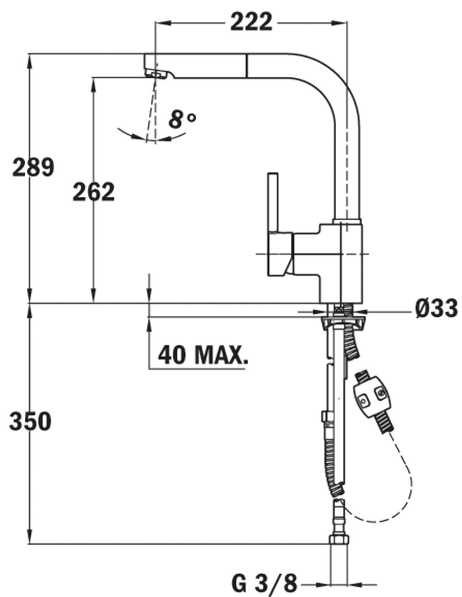

**REFERENCE**

REF: 23938120I

EAN: 8421152134191

**FEATURES**

High spout pull-out kitchen tap  
 Swivel spout  
 Anti-scale aerator  
 Pull-out 1 function: normal  
 Extra resistant flexible hose  
 Cartridge with ceramic discs of high resistance  
 Highly precise temperature control  
 Greater handling sensitivity with smoother movements  
 3/8" flexible inlet pipes

Anti-scale  
aeratorPull Out  
Shower

Resistance

Swivel  
spout**DIMENSIONS****Product height (mm):** 289**Product width (mm):****Product depth (mm):****Product length (mm):****Net weight (Kg):** 2,7**COLOURS**

	23938120I	Stainless steel
	23938120W	Black
	23938120W	Chrome
	23938120W	Metallic black
	23938120W	Carbon
	23938120W	White