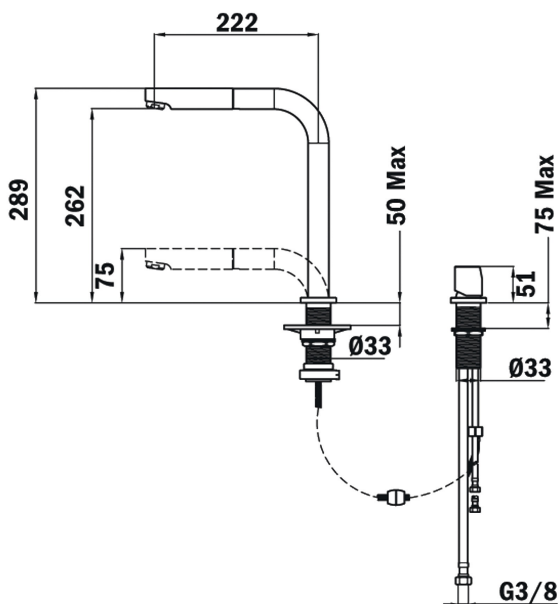

TEKA**AUK 983**

Single handle kitchen tap with retractable shower

Anti-scale aerator

Pull Out Shower

Resistance

Swivel spout

**REFERENCE**

REF: 509830200

EAN: 8421152112731

FEATURES

High spout under-window kitchen tap

Swivel spout

Anti-scale aerator

Retractable and pull-out functions

2 positions: Extended (289 mm) and hidden (75 mm)

Requires 2 holes of Ø35 mm

Cartridge with ceramic discs of high resistance

Highly precise temperature control

Greater handling sensitivity with smoother movements

3/8" flexible inlet pipes

DIMENSIONS**Product height (mm):** 289**Product width (mm):****Product depth (mm):****Product length (mm):****Net weight (Kg):** 2,5**COLOURS**

509830200

Chrome