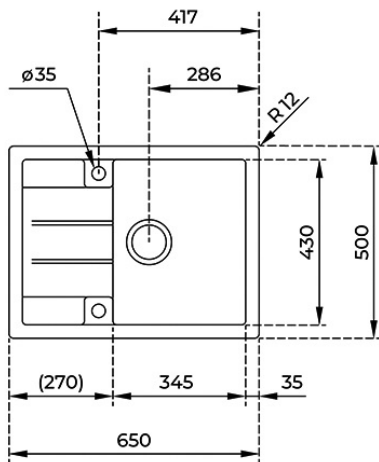

DIMENSIONS

Product height (mm):

Product width (mm): 500

Product depth (mm): 200

Product length (mm): 650

Net weight (Kg): 11,77

200mm depth

Colour Intensity

Easy Clean

Food safe

High resistance